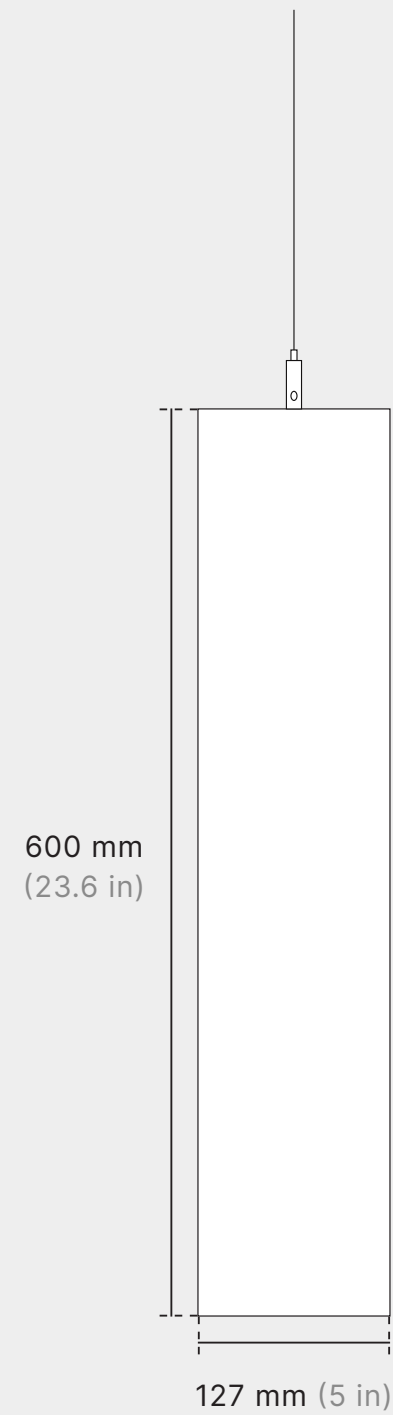

Dimensions

Standard Dimensions (mm)

127 D x 300 H

127 D x 450 H

127 D x 600 H

Customization

Height can be customized to fit your space.

Perspective View