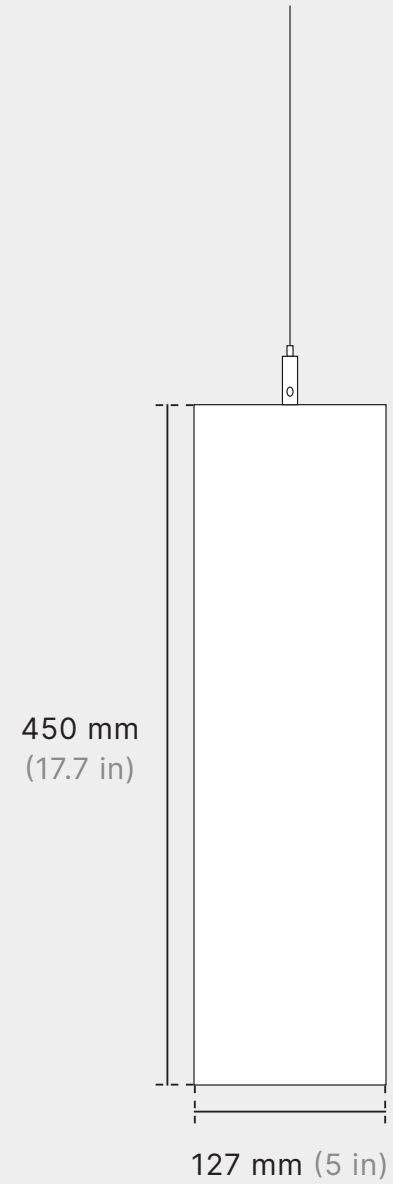

Dimensions

Standard Dimensions (mm)

127 D x 300 H

127 D x 450 H

127 D x 600 H

Customization

Height can be customized to fit your space.

Perspective View