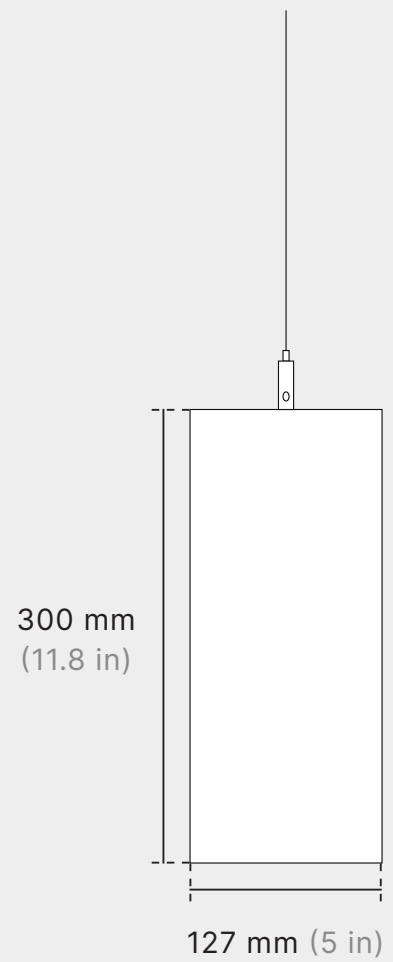

Dimensions

Standard Dimensions (mm)

127 D x 300 H

127 D x 450 H

127 D x 600 H

Customization

Height can be customized to fit your space.

Perspective View