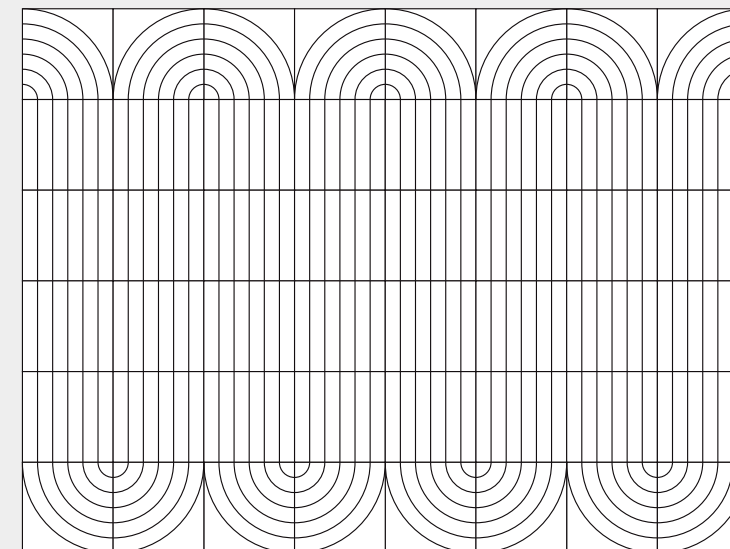

Configurations

Mix and match panel designs to make the wall your own, or choose from one of the following suggestions.

Config 5

Customization

Metro is designed for customization. Ask us about changing the panel design, configuration, or colour to fit your space.