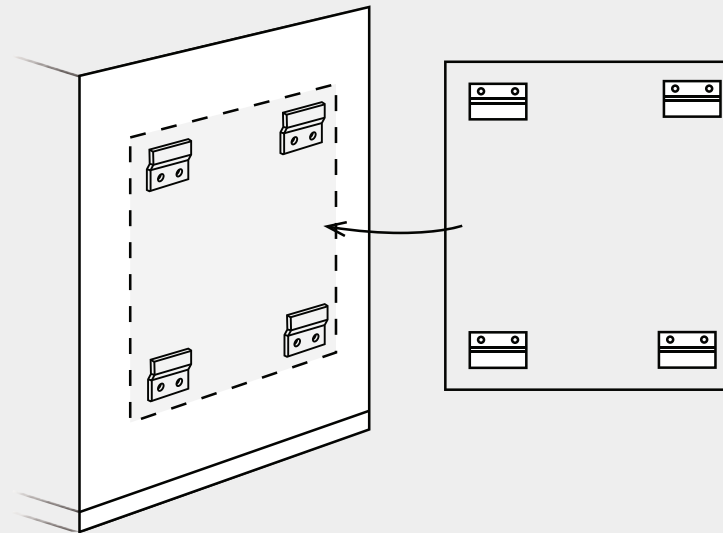

Construction Adhesive

Push Mount Clips

Z-Clips

Concealed Mechanical Fasteners

Product Specifications

Metro Wall Panels

Composition

100% polyester fibre