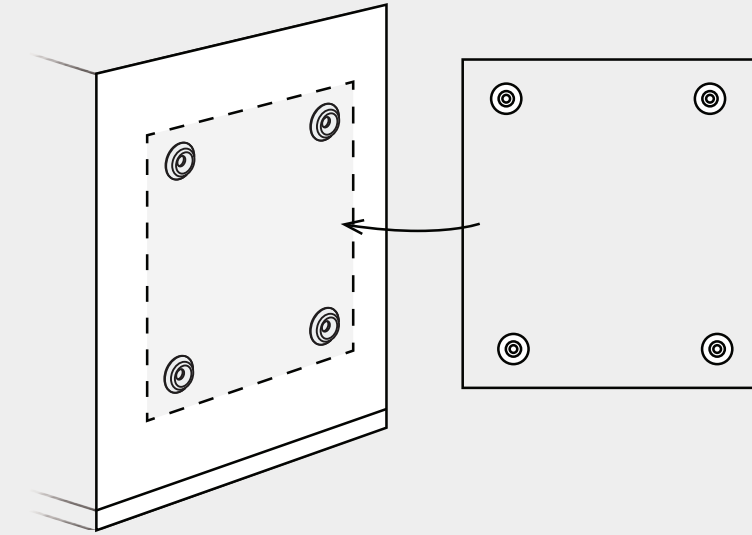

Push Mount Clips