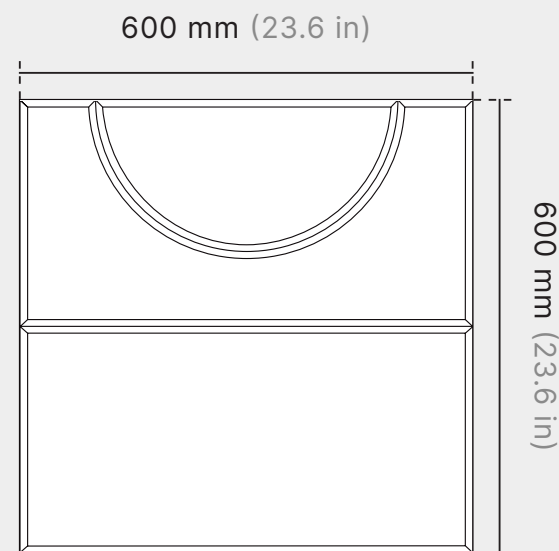

Choose one of our configurations.
(pg 04-05)

03

Choose colour.
(pg 06-10)

04

Choose installation method.
(pg 11)

Dimensions

Standard Dimensions (mm)

600 W x 600 H

Standard Thicknesses (mm)

12, 18, 24

Edge Detail

Bevel Edge

Customization

Width and Height can be customized to fit your space.

Panel Designs

The building blocks of Metro Wall Panel designs.