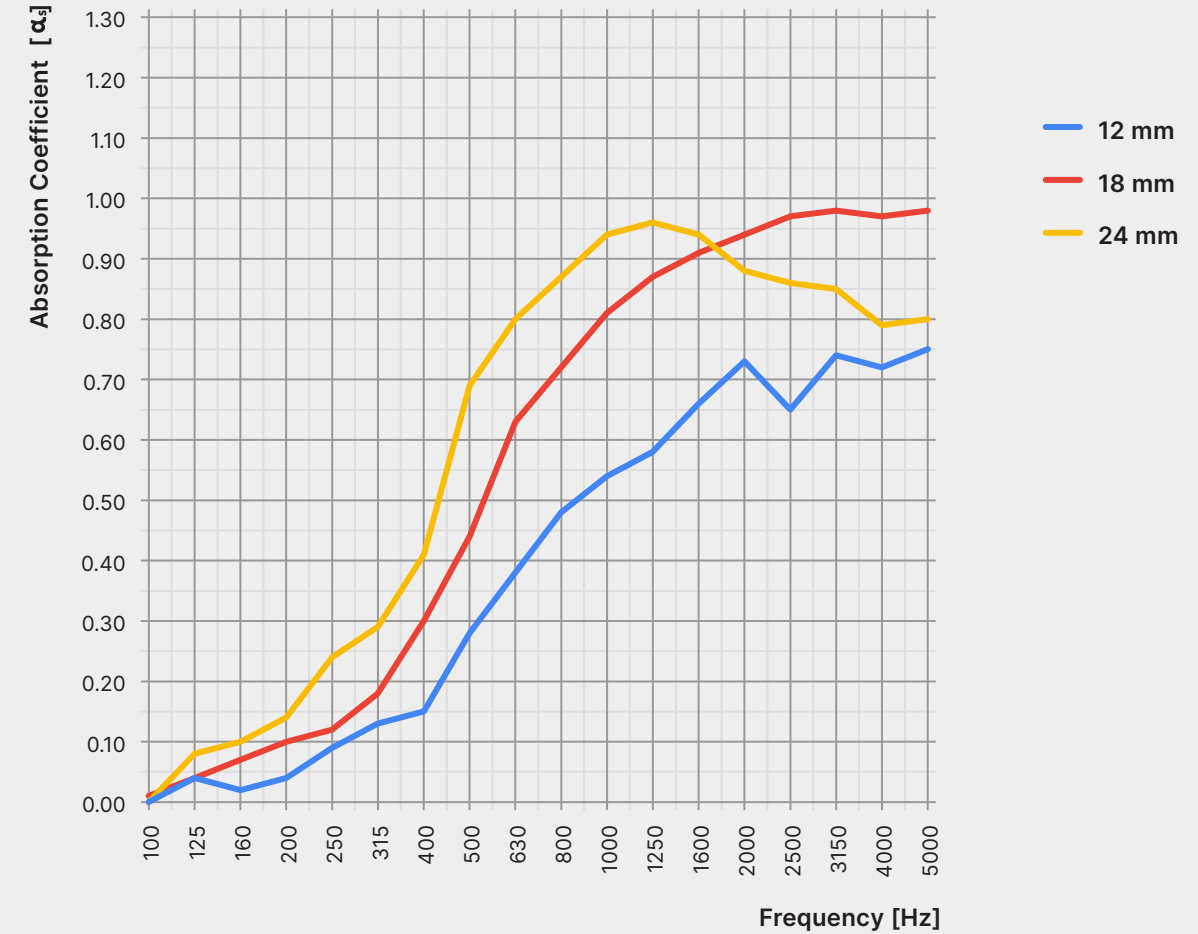

Product Specifications

Metro Wall Panels

Composition

100% polyester fibre

VOC Emissions

CDPH (CA 01350)

Antimicrobial Testing

Mould & mildew resistant

Fire Rating

- ASTM E84 Class A
- CAN/ULC-S102.2-10

Sustainability

- 100% recyclable
- LBC Red List free
- Contributes to LEED certification
- Free of toxic substances and of off-gassing
- Made with ~60% recycled content from plastic water bottles

Colour & Texture Variations

The felting and dyeing process that forms the material contributes to its unique texture but also to variations in texture and colour from panel to panel. Products will be provided within an acceptable range of variation.

Sound Absorption Graph

The following values reflect the acoustic properties of the product as tested in accordance with ASTM C423-09a.

	200	250	315	400	500	630	800	1000	1250	1600	2000	2500	NRC	SAA
12 mm	0.04	0.09	0.13	0.15	0.28	0.38	0.48	0.54	0.58	0.66	0.73	0.65	0.40	0.39
18 mm	0.10	0.12	0.18	0.30	0.44	0.63	0.72	0.81	0.87	0.91	0.94	0.97	0.60	0.58
24 mm	0.14	0.24	0.29	0.41	0.69	0.80	0.87	0.94	0.96	0.94	0.88	0.86	0.70	0.67