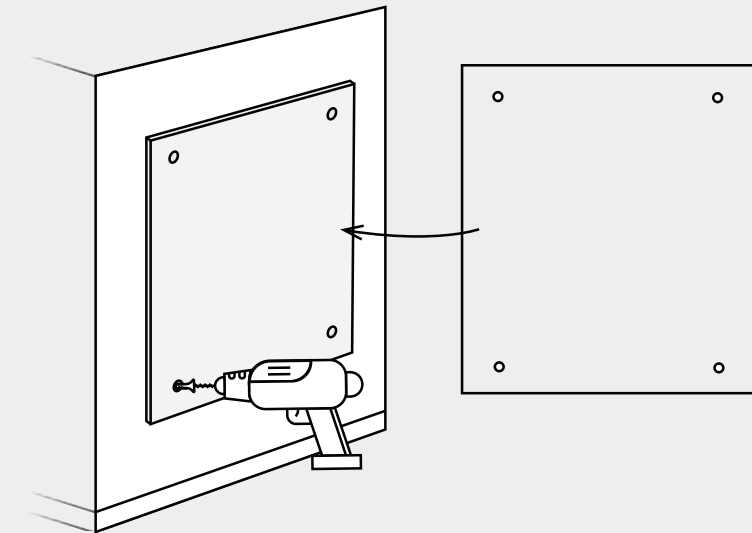

Construction Adhesive

Push Mount Clips

Z-Clips

Concealed Mechanical Fasteners

Product Specifications

Metro Wall Panels

Composition

100% polyester fibre