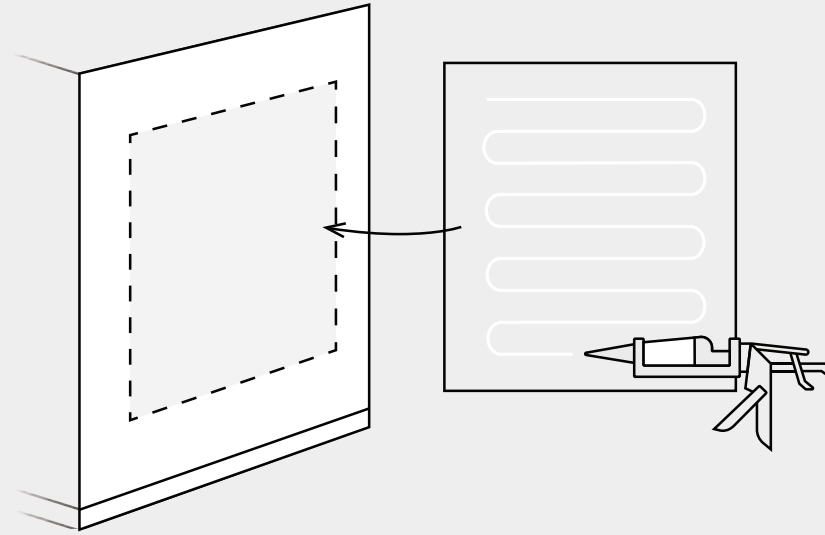

Installation

This is an overview of the available installation methods. Check out our installation guide for more details.

Construction Adhesive