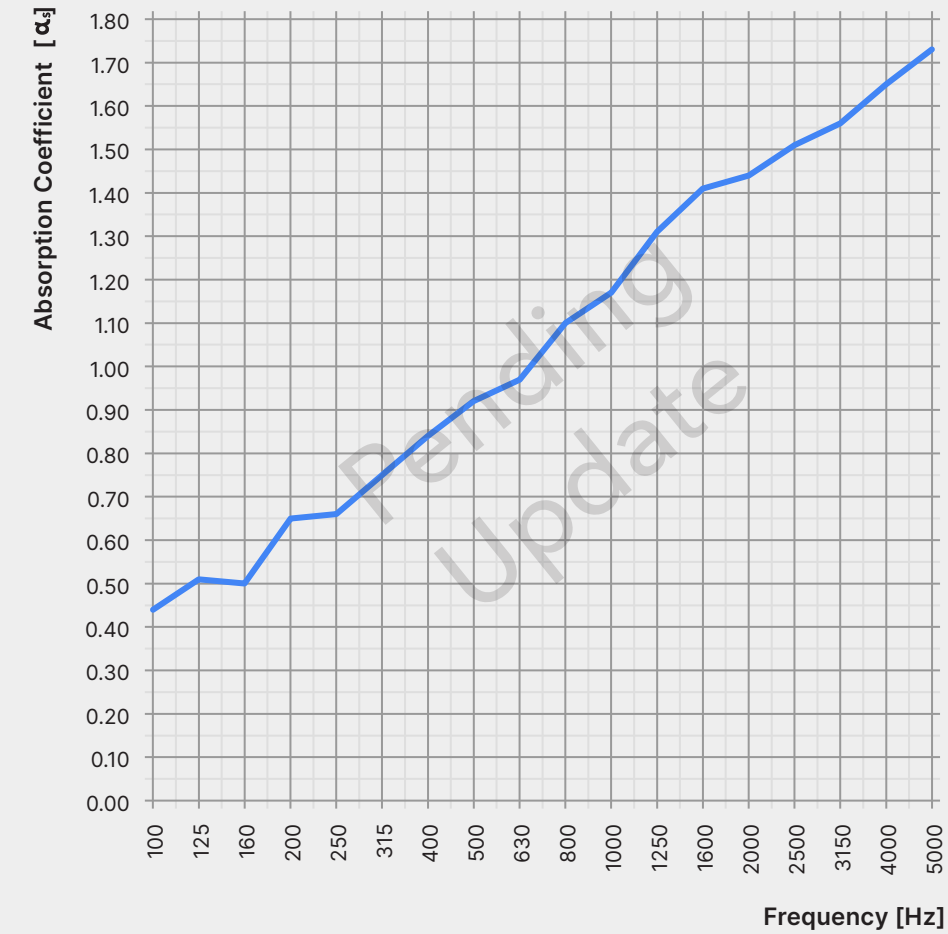

Product Specifications

Crystal Clouds

Composition

100% polyester fibre

VOC Emissions

CDPH (CA 01350)

Antimicrobial Testing

Mould & mildew resistant

Fire Rating

- ASTM E84 Class A
- CAN/ULC-S102.2-10

Declare.

Sustainability

- 100% recyclable
- LBC Red List free
- Contributes to LEED certification
- Free of toxic substances and of off-gassing
- Made with ~60% recycled content from plastic water bottles

Colour & Texture Variations

The felting and dyeing process that forms the material contributes to its unique texture but also to variations in texture and colour from panel to panel. Products will be provided within an acceptable range of variation.

Sound Absorption Graph

The following values reflect the acoustic properties of the product as tested in accordance with ASTM C423-09a.

200	250	315	400	500	630	800	1000	1250	1600	2000	2500	NRC	SAA
0.65	0.66	0.75	0.84	0.92	0.97	1.10	1.17	1.31	1.41	1.44	1.51	1.05	1.06