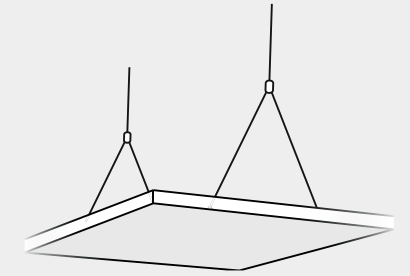

Crystal Clouds

The Crystal Cloud plays on the various shapes that the eye can see from crystals gathered in clusters. Beyond providing visual interest, the “facets” of the cloud redirect sound waves to create better sound diffusion within the room.

02
Choose colour.
 (pg 04)

03
Choose installation method.
 (pg 05)

Dimensions

Standard Dimensions (mm)

Hexagon 792 W x 914 L x 145 H

Star 1371 W x 1583 L x 145 H

Wing 686 W x 792 L x 145 H

Customization