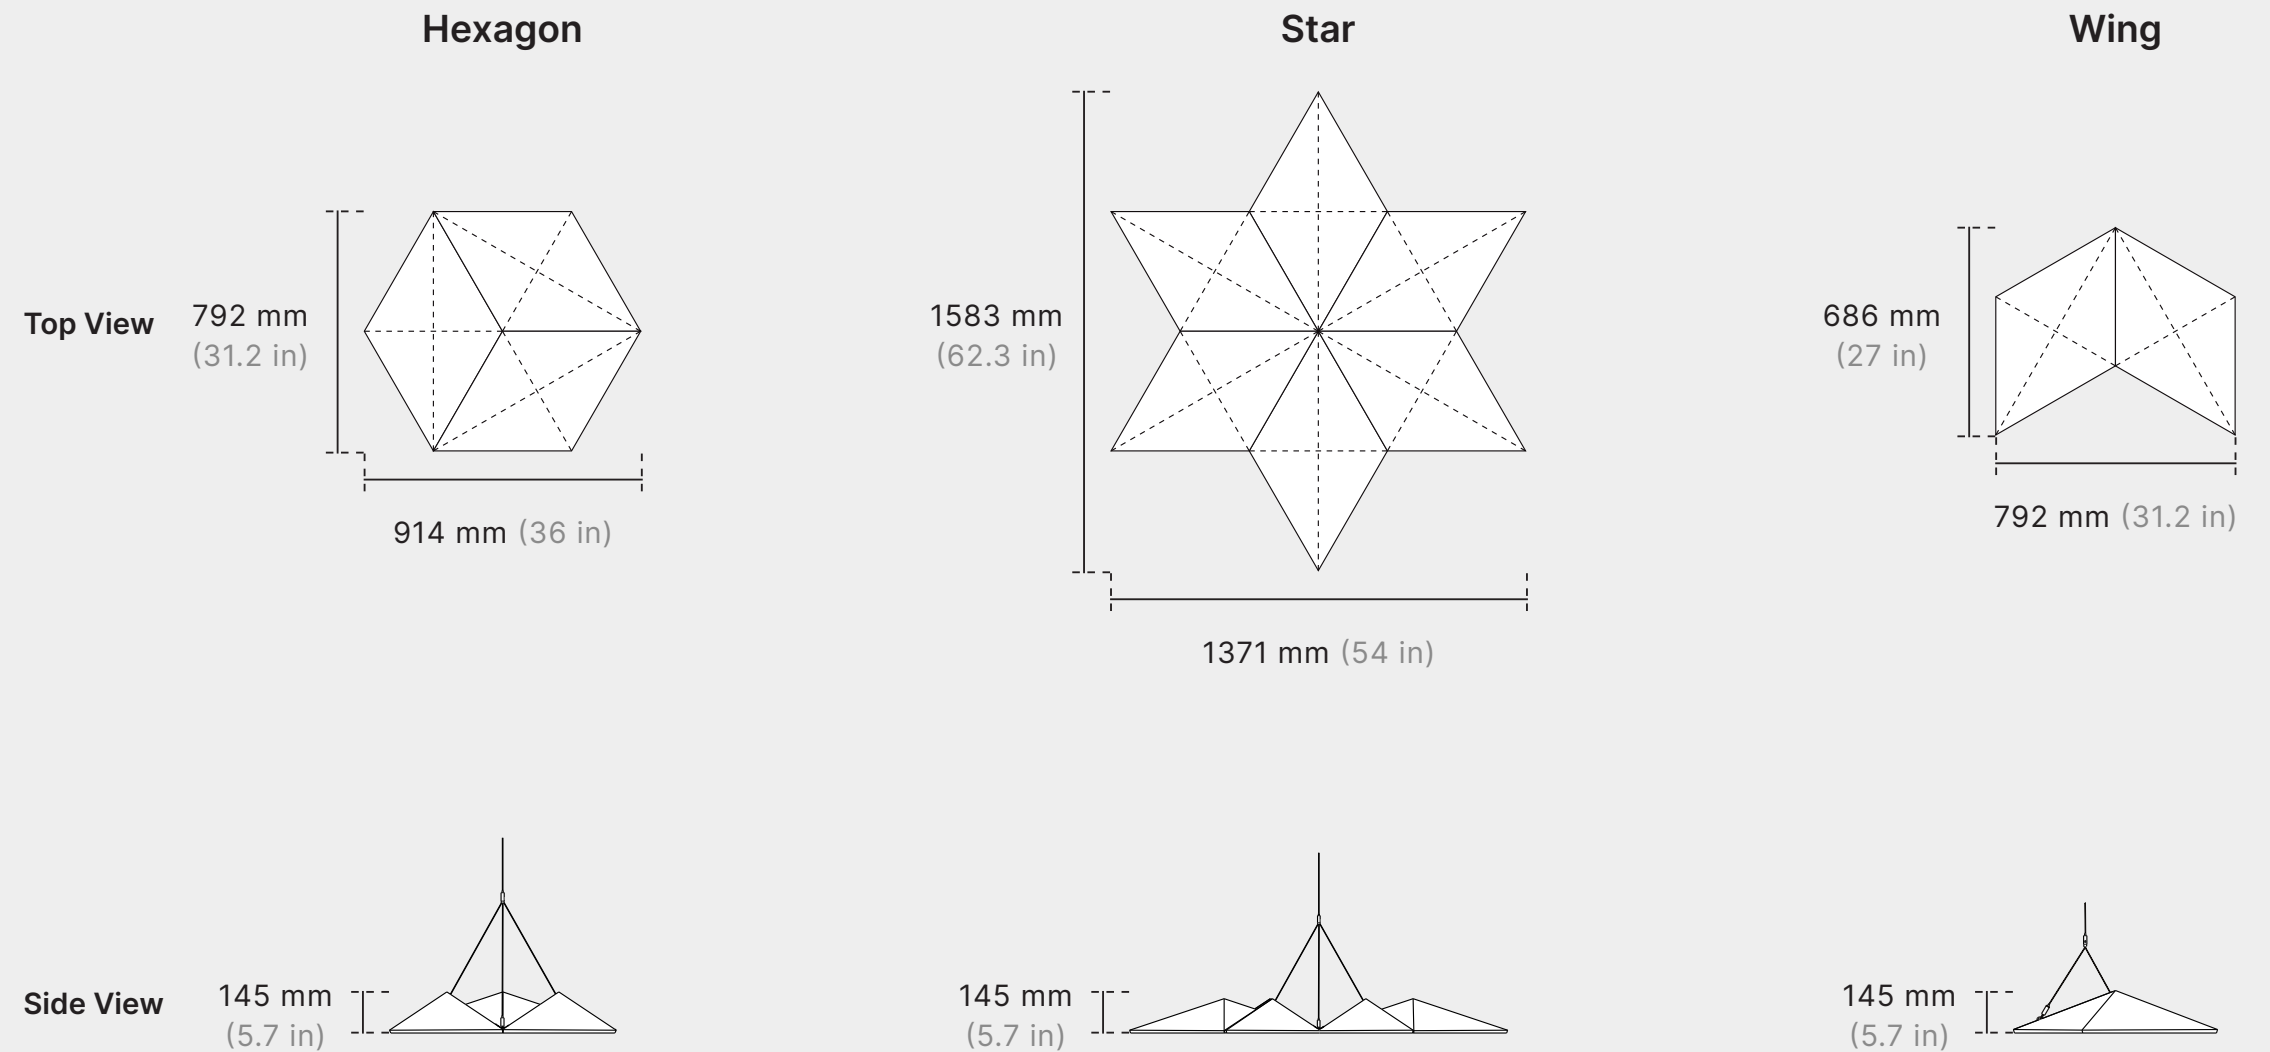

02
Choose colour.
 (pg 04)

03
Choose installation method.
 (pg 05)

Dimensions

Standard Dimensions (mm)

Hexagon 792 W x 914 L x 145 H

Star 1371 W x 1583 L x 145 H

Wing 686 W x 792 L x 145 H

Customization