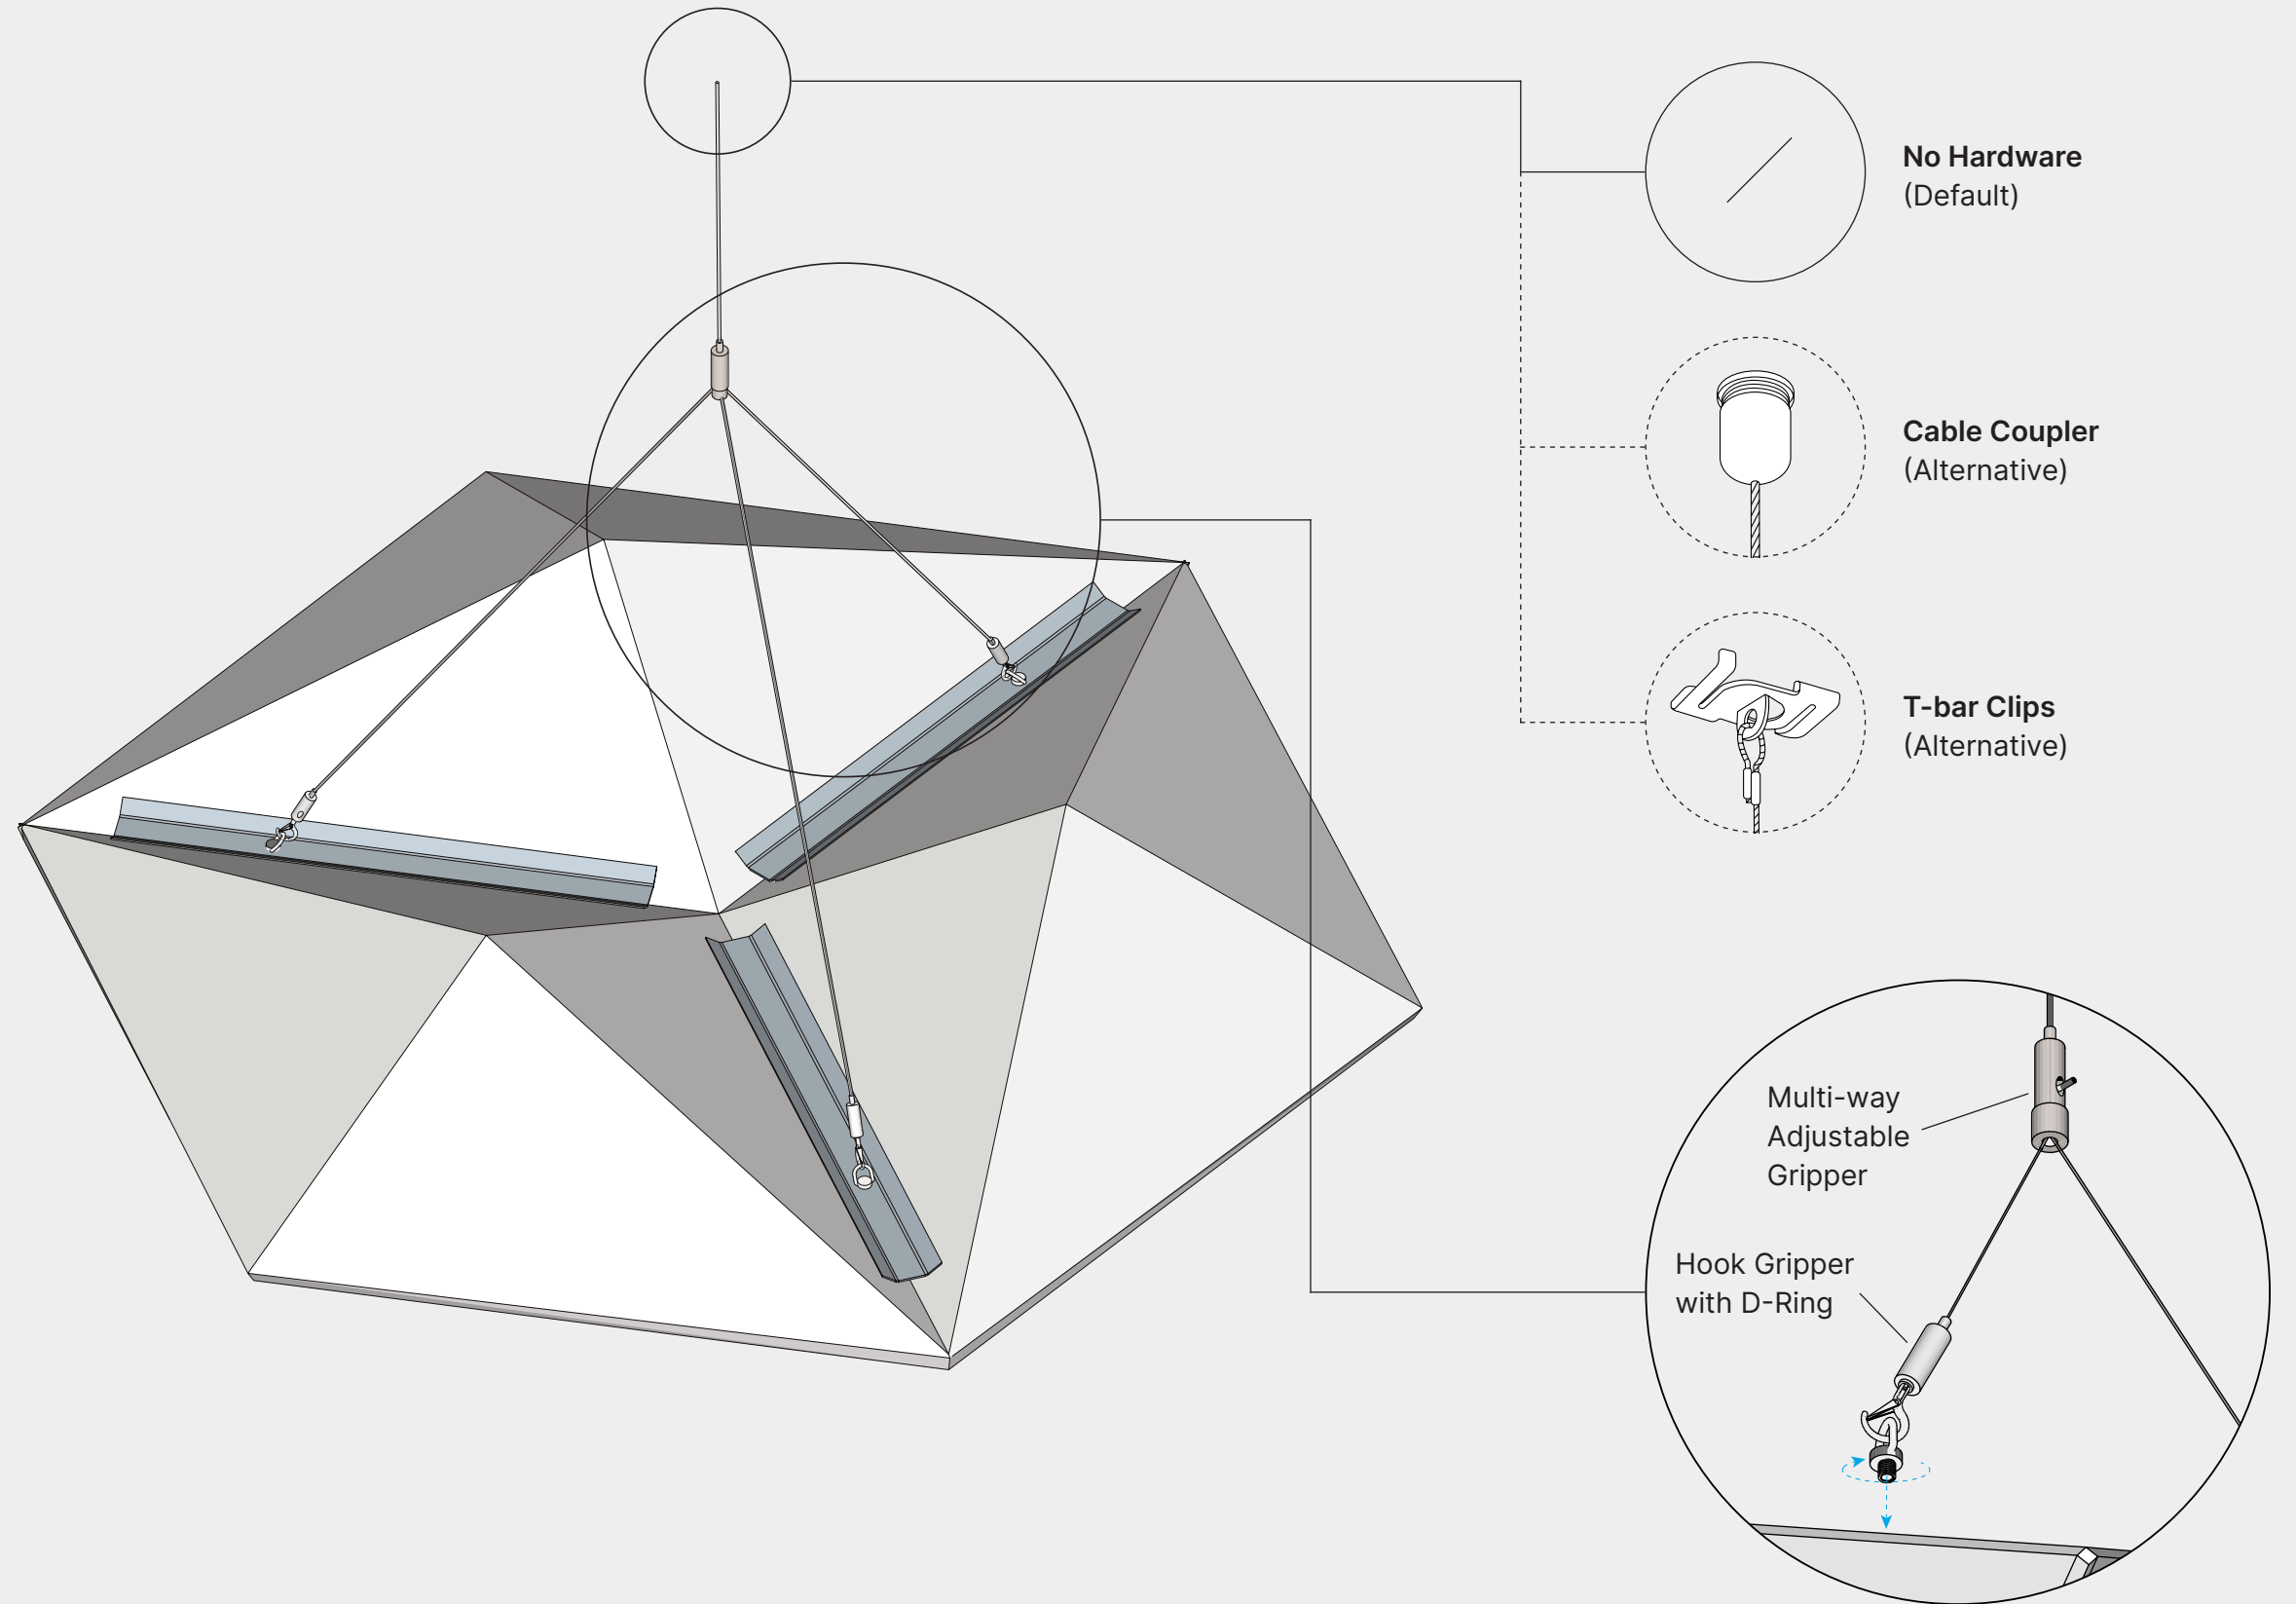

Forest Green
SP 17

Don't see something you love? Ask us about creating your own custom colour.

All colours available in 9, 12, 18, and 24 mm unless noted otherwise.

* 12 mm / 24 mm only

Installation

Cloud Suspension Kit