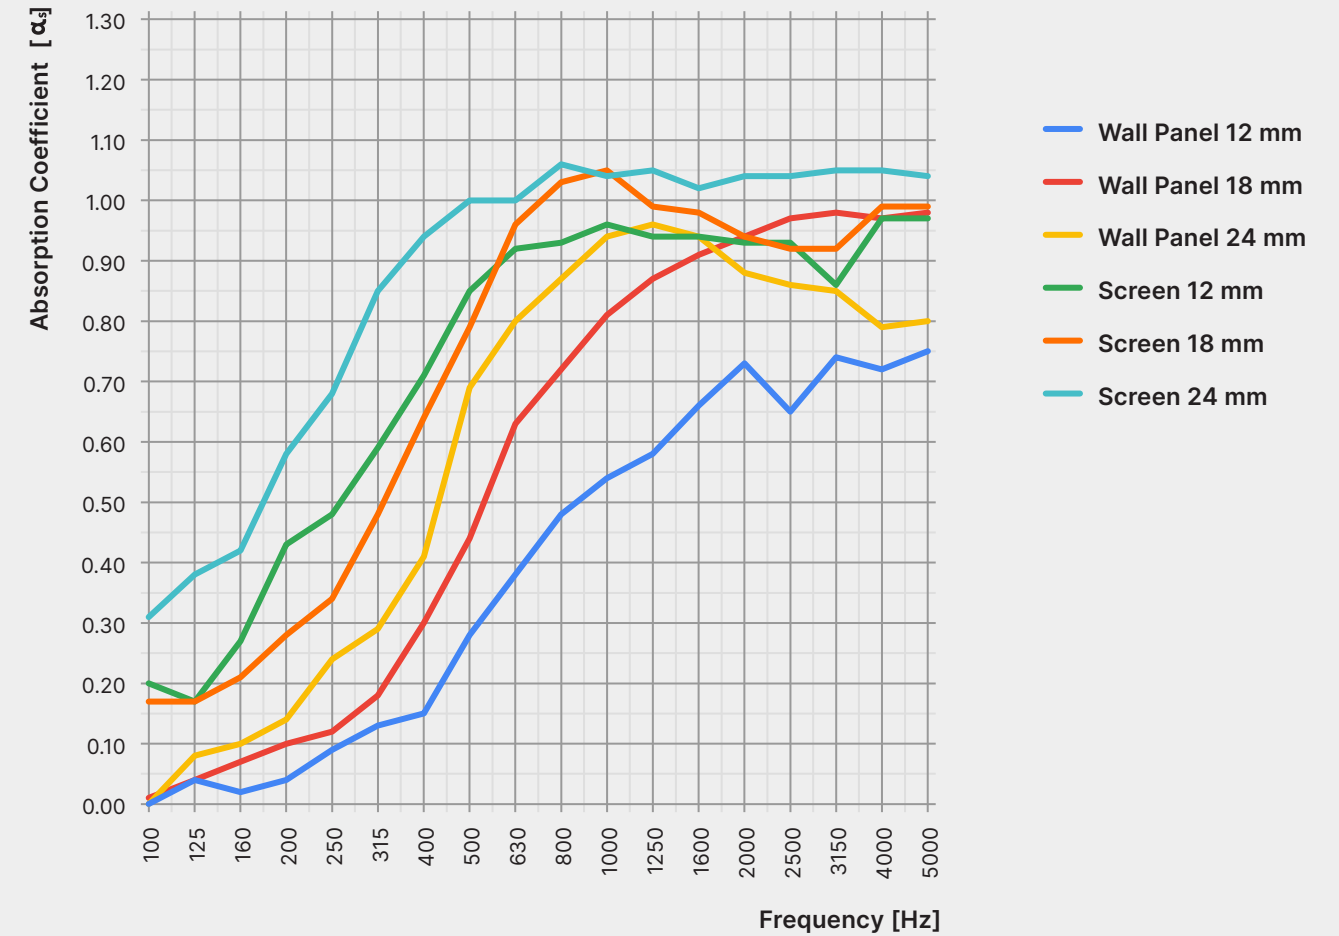

Product Specifications

Modelo Lines Panels

Composition

100% polyester fibre

VOC Emissions

CDPH (CA 01350)

Antimicrobial Testing

Mould & mildew resistant

Fire Rating

- ASTM E84 Class A
- CAN/ULC-S102.2-10

Sustainability

- 100% recyclable
- LBC Red List free
- Contributes to LEED certification
- Free of toxic substances and of off-gassing
- Made with ~60% recycled content from plastic water bottles

Colour & Texture Variations

The felting and dyeing process that forms the material contributes to its unique texture but also to variations in texture and colour from panel to panel. Products will be provided within an acceptable range of variation.

Sound Absorption Graph

The following values reflect the acoustic properties of the product as tested in accordance with ASTM C423-09a.

	200	250	315	400	500	630	800	1000	1250	1600	2000	2500	NRC	SAA
Wall Panel 12 mm	0.04	0.09	0.13	0.15	0.28	0.38	0.48	0.54	0.58	0.66	0.73	0.65	0.40	0.39
Wall Panel 18 mm	0.10	0.12	0.18	0.30	0.44	0.63	0.72	0.81	0.87	0.91	0.94	0.97	0.60	0.58
Wall Panel 24 mm	0.14	0.24	0.29	0.41	0.69	0.80	0.87	0.94	0.96	0.94	0.88	0.86	0.70	0.67
Screen 12 mm	0.43	0.48	0.59	0.71	0.85	0.92	0.93	0.96	0.94	0.94	0.93	0.93	0.80	0.80
Screen 18 mm	0.28	0.34	0.48	0.64	0.79	0.96	1.03	1.05	0.99	0.98	0.94	0.92	0.80	0.78
Screen 24 mm	0.58	0.68	0.85	0.94	1.00	1.00	1.06	1.04	1.05	1.02	1.04	1.04	0.95	0.94