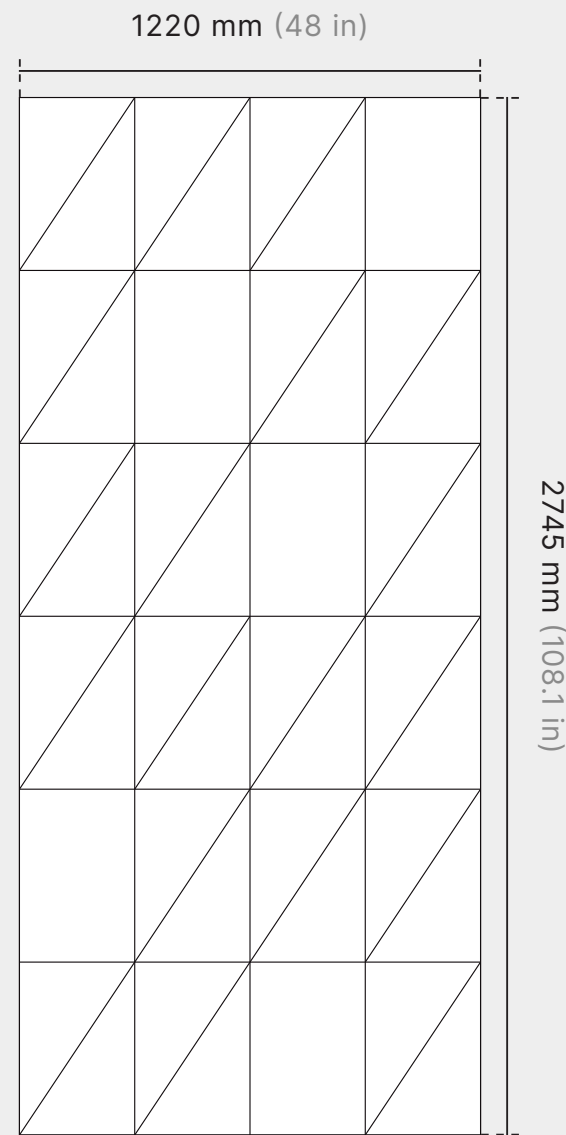

### Standard Dimensions (mm)

1220 W x 2745 H

---

### Standard Thicknesses (mm)

12, 18, 24

---

### Edge Detail

Square Edge

---

### Customization

Width and Height can be customized to fit your space.

\* Deck design shown here