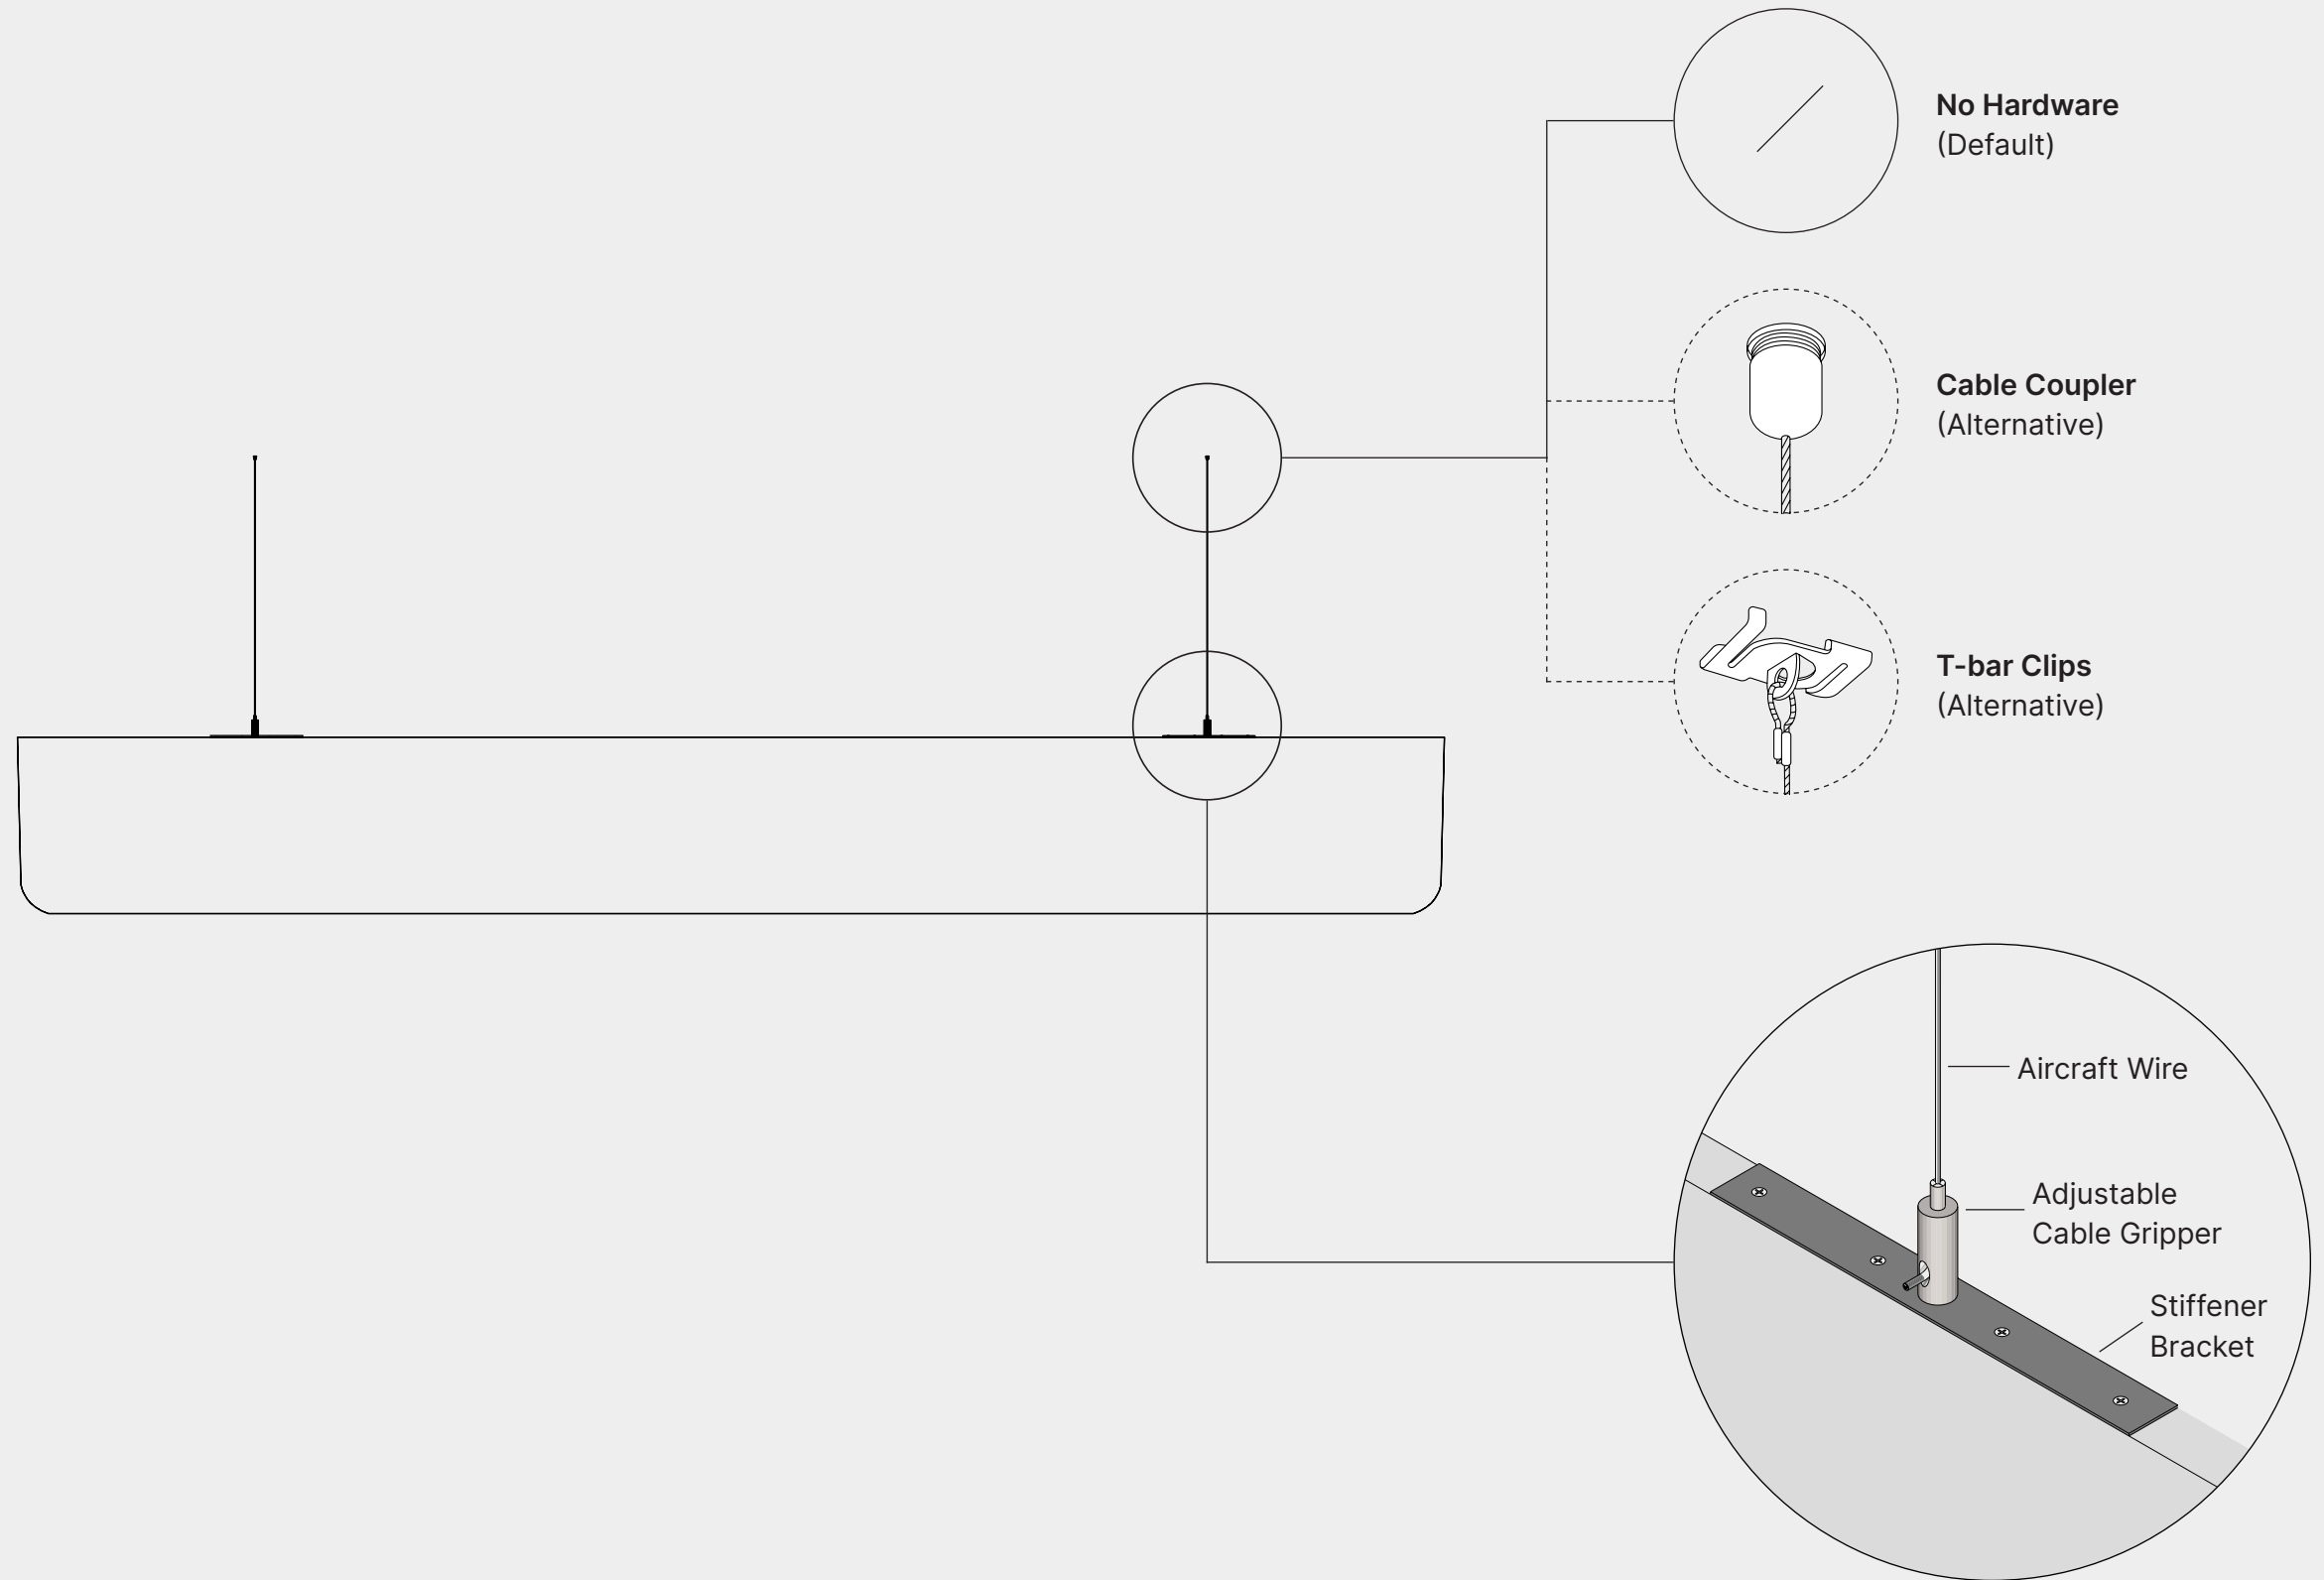

Installation Option 02

Individual Baffle Suspension Kit

Each baffle is suspended by its own set of aircraft wires.