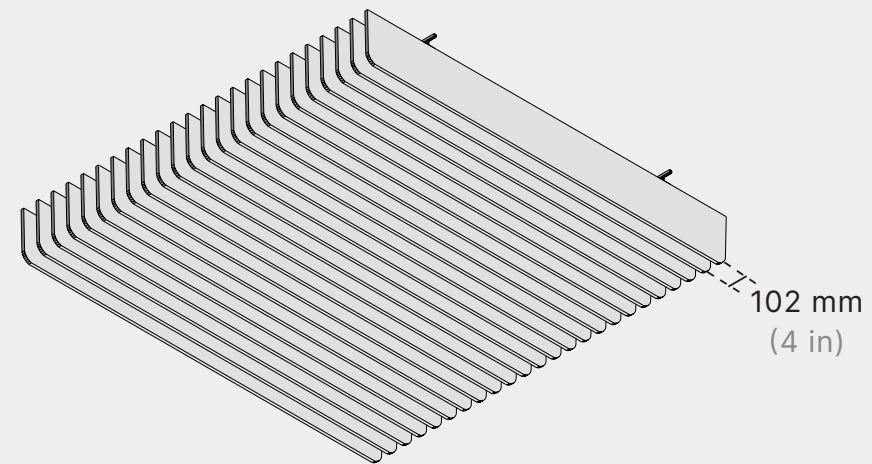

Spacing

Aero Baffles in a cloud configuration makes installation a breeze.

Choose from the following standard spacing options.

102 mm Spacing (O.C.)