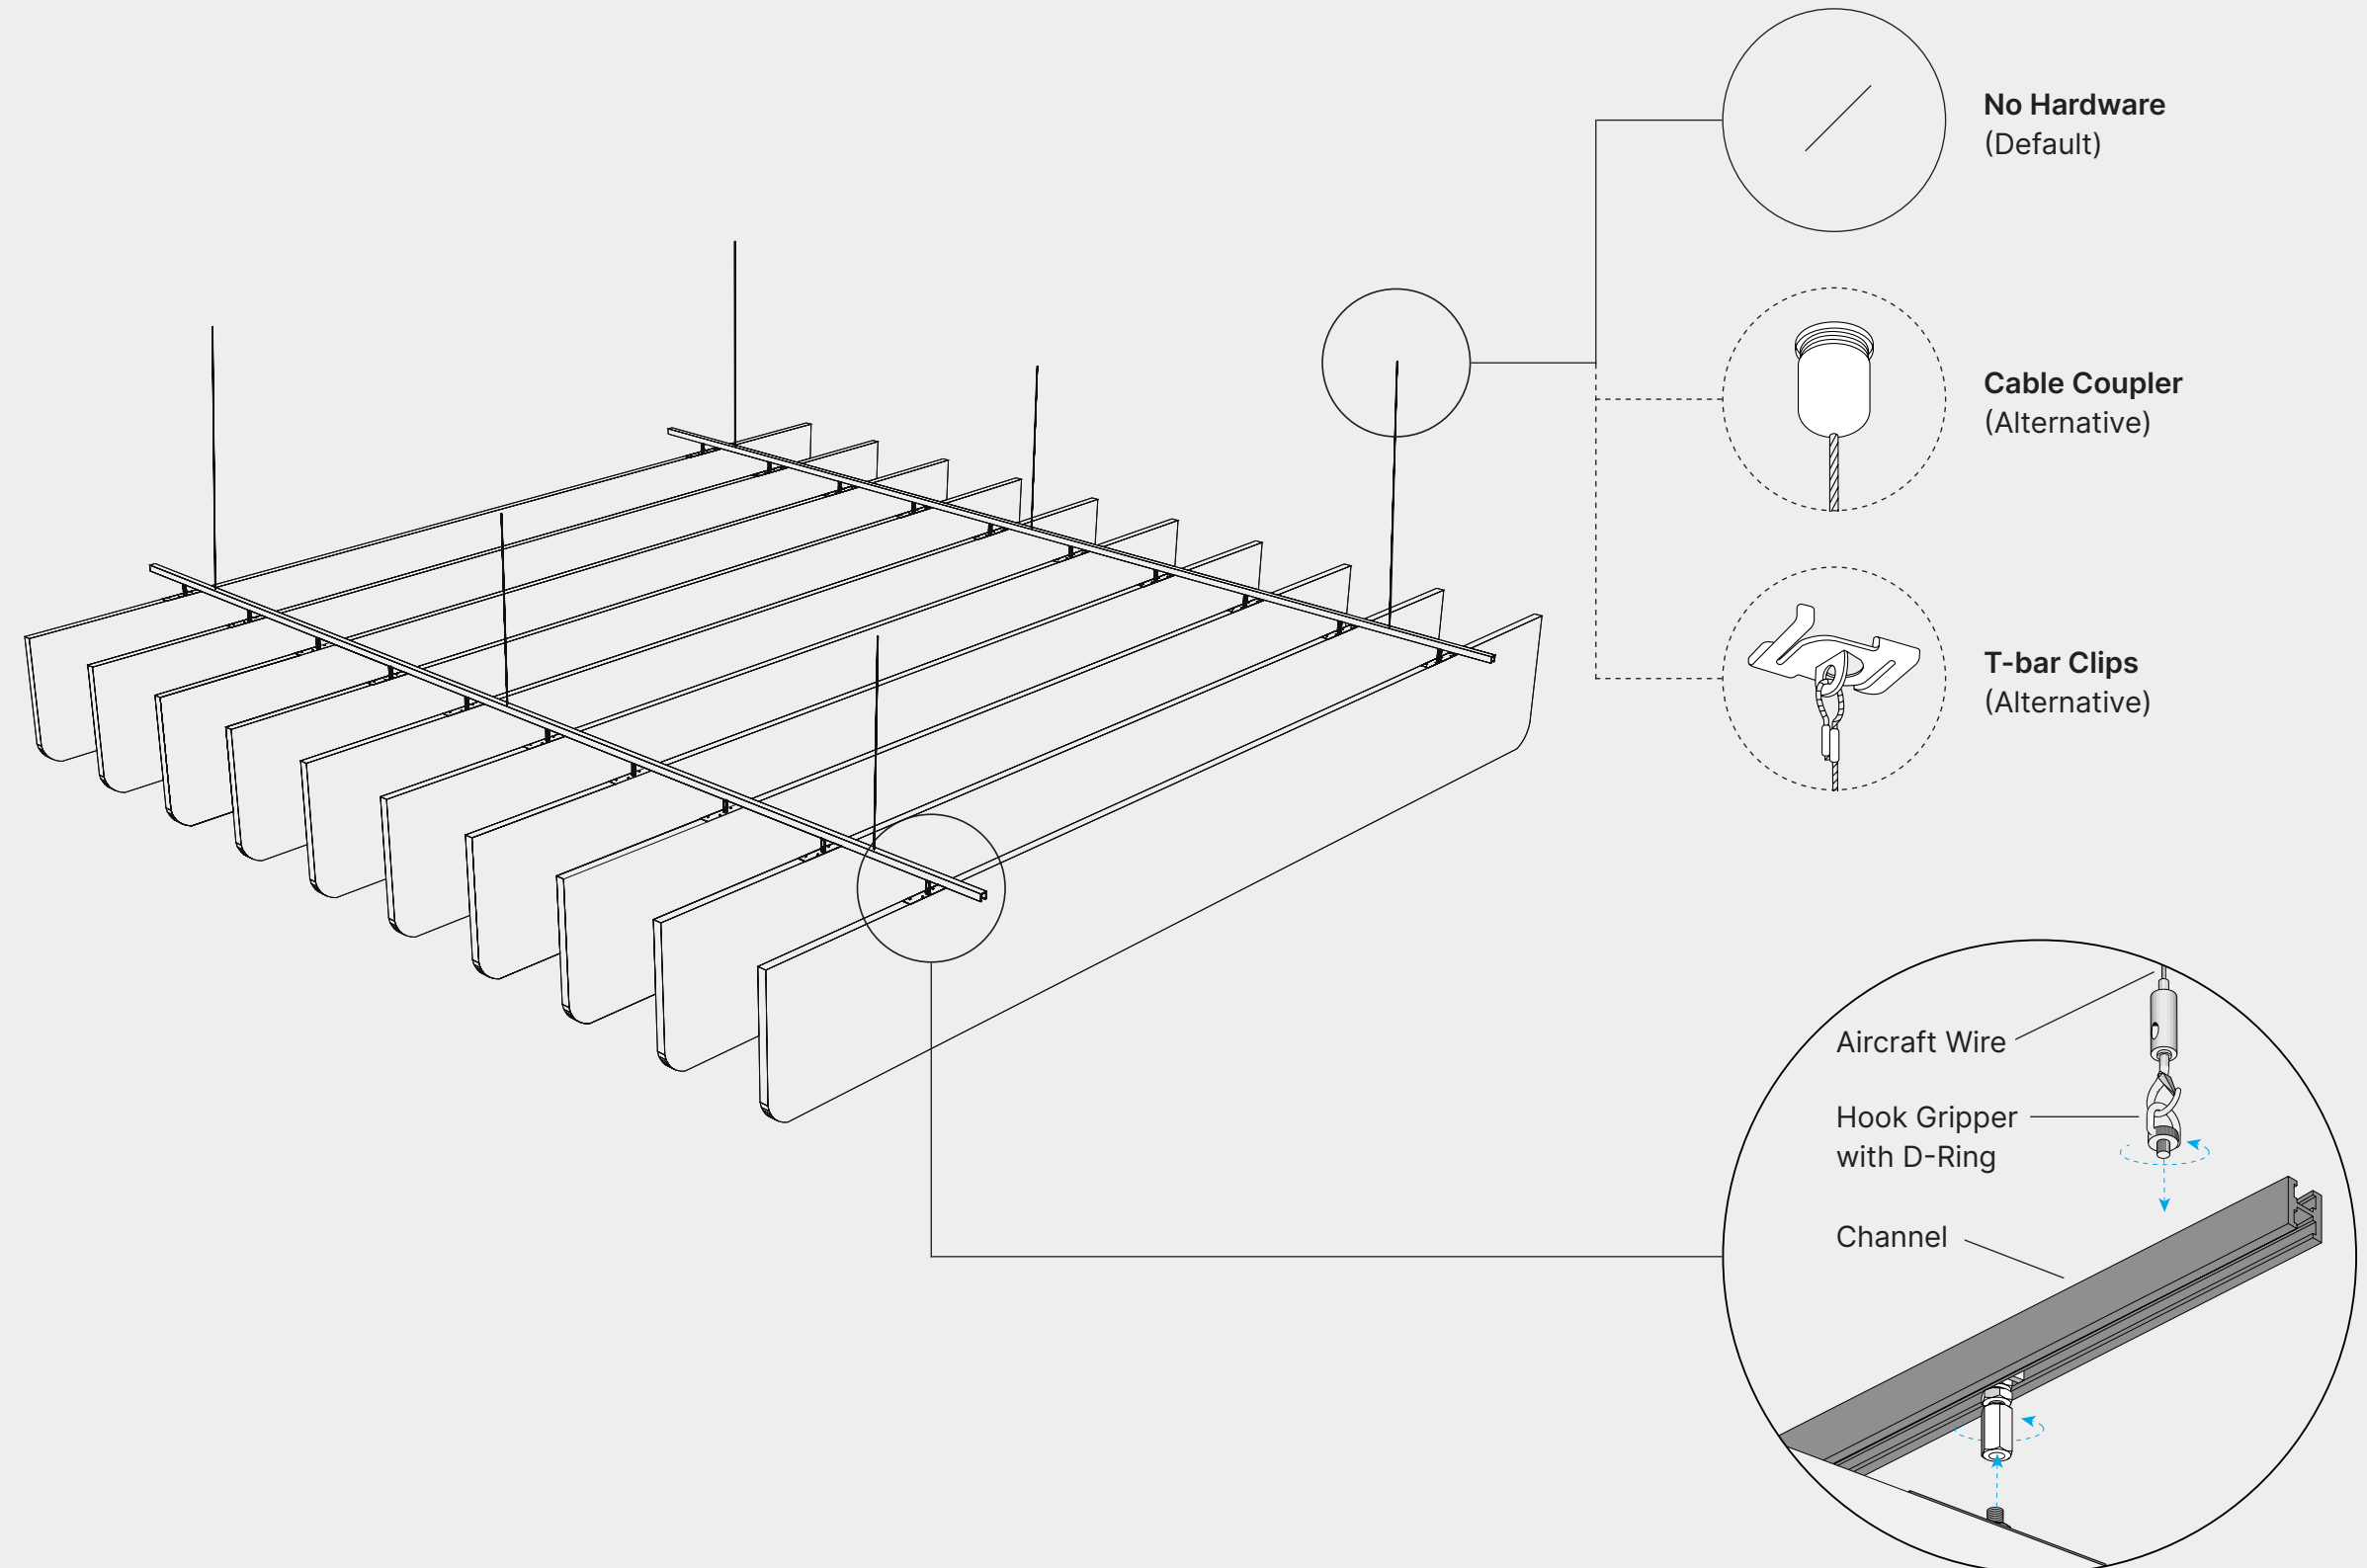

* 12 mm / 24 mm only

Installation Option 01

Baffle Cloud Suspension Kit

Baffles are attached to channels and suspended in an array.

- Reduces the number of hanging points on the ceiling
- Hanging points can be moved along the channels