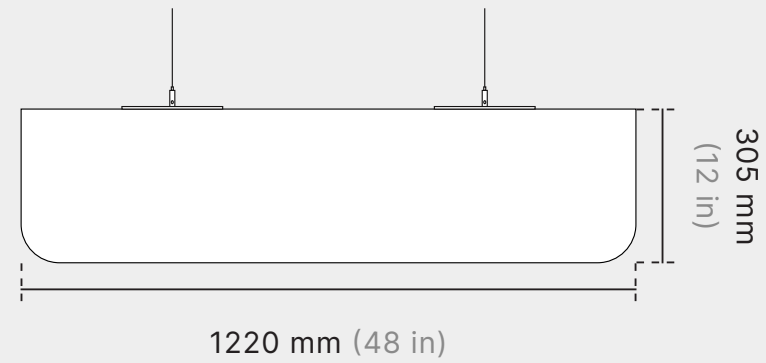

Dimensions

Standard Dimensions (mm)

1220 L x 305 H

2440 L x 305 H

2745 L x 305 H

Standard Thicknesses (mm)

12, 18, 24

Edge Detail

Square Edge

Corner Detail

Filleted Corner (Standard)

Square Corner (Optional)

Customization

Length and Height can be customized to fit your space.

Small