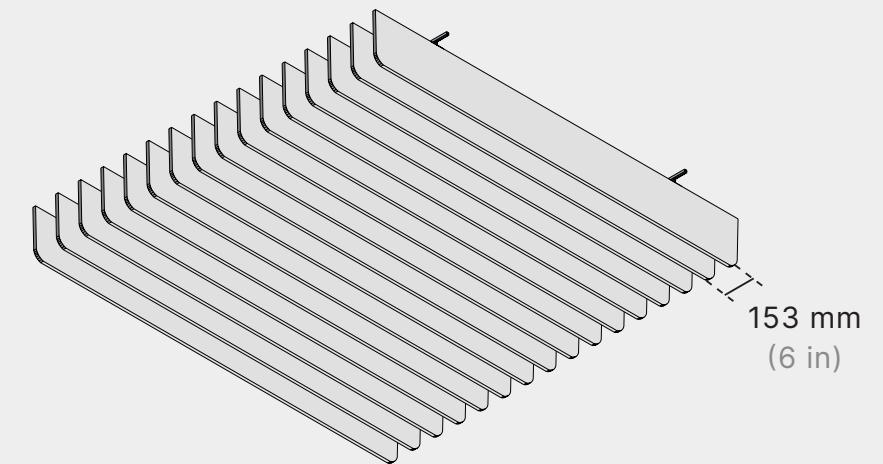

153 mm Spacing (O.C.)