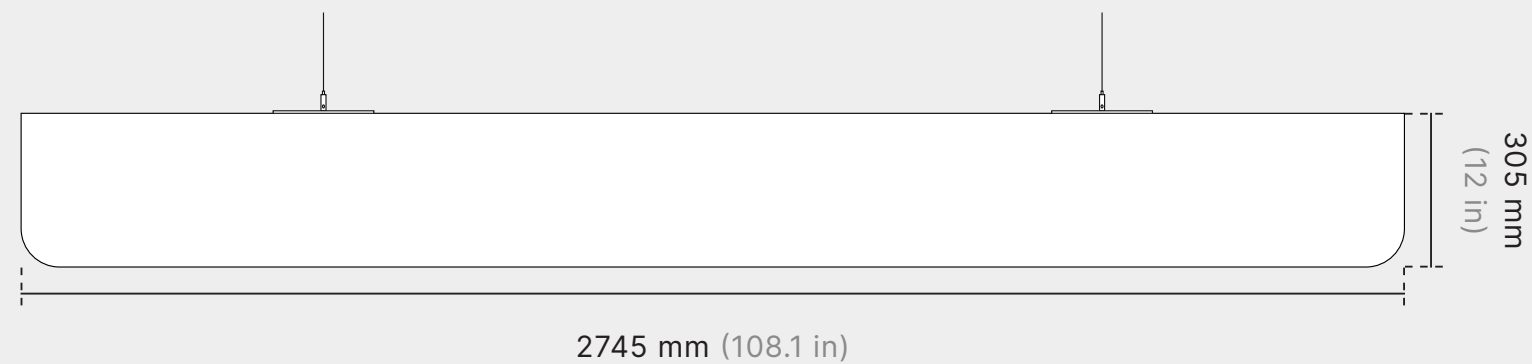

Dimensions

Standard Dimensions (mm)

1220 L x 305 H

2440 L x 305 H

2745 L x 305 H

Standard Thicknesses (mm)

12, 18, 24

Edge Detail

Square Edge

Corner Detail

Filleted Corner (Standard)

Square Corner (Optional)

Customization

Length and Height can be customized to fit your space.

Small

Medium

Large