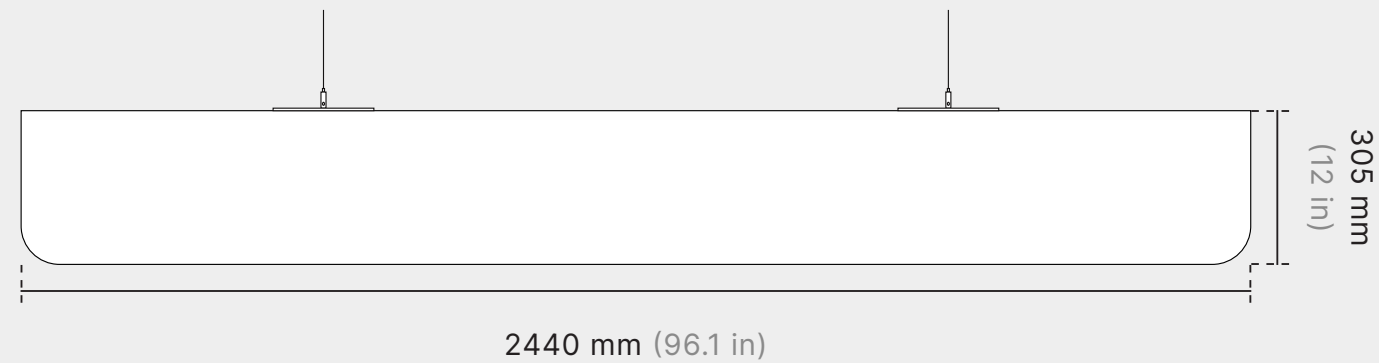

Dimensions

Standard Dimensions (mm)

1220 L x 305 H

2440 L x 305 H

2745 L x 305 H

Standard Thicknesses (mm)

12, 18, 24

Edge Detail

Square Edge

Corner Detail

Filleted Corner (Standard)

Square Corner (Optional)

Customization

Length and Height can be customized to fit your space.

Small

Medium

Large