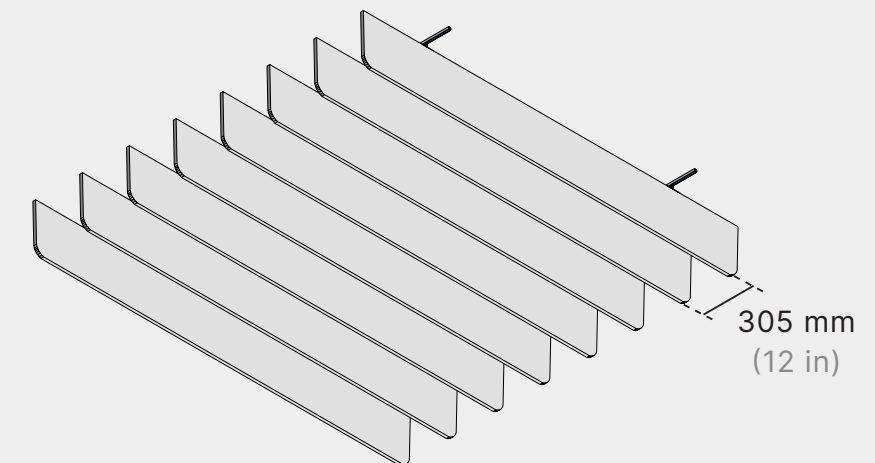

305 mm Spacing (O.C.)

Customization

Custom spacing available.