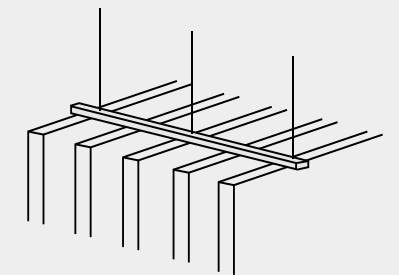

How to Specify

Step by step instructions on how to specify Aero Baffles.

01

Choose thickness.
(pg 03)

02

Choose baffle size.
(pg 03)

03

Choose baffle spacing.
(pg 04)

04

Choose colour.
(pg 05)

05

Choose installation method.
(pg 06-07)

Dimensions

Standard Dimensions (mm)

1220 L x 305 H

2440 L x 305 H