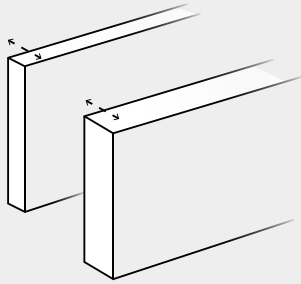

How to Specify

Step by step instructions on how to specify Aero Baffles.

01

Choose thickness.
(pg 03)