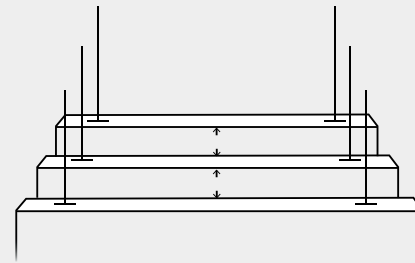

How to Specify

Step by step instructions on how to specify Aero Baffles.

01

Choose thickness.
(pg 03)

02

Choose baffle size.
(pg 03)

03

Choose baffle spacing.
(pg 04)

04

Choose colour.
(pg 05)

05

Choose installation method.
(pg 06-07)

Dimensions

Standard Dimensions (mm)

1220 L x 305 H

2440 L x 305 H