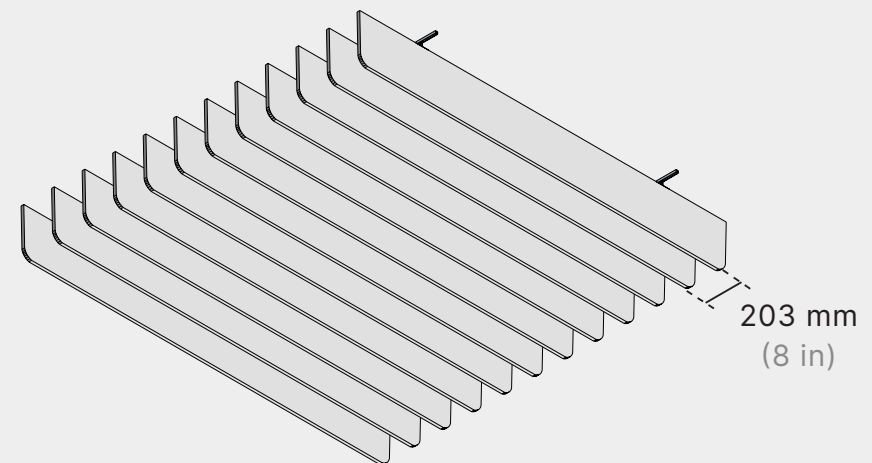

203 mm Spacing (O.C.)