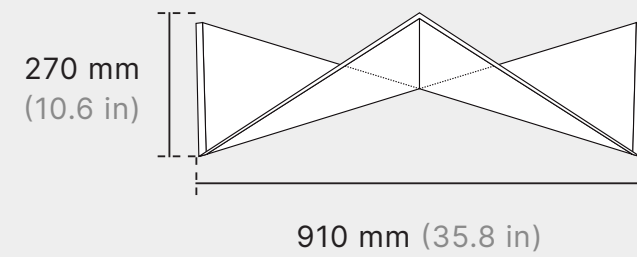

Standard Dimensions (mm)

805 W x 910 L x 270 H

1350 W x 1460 L x 465 H

Customization

Width, Length, and Height can be customized to fit your space.

Front View

465 mm (18.3 in)

Standard Colours