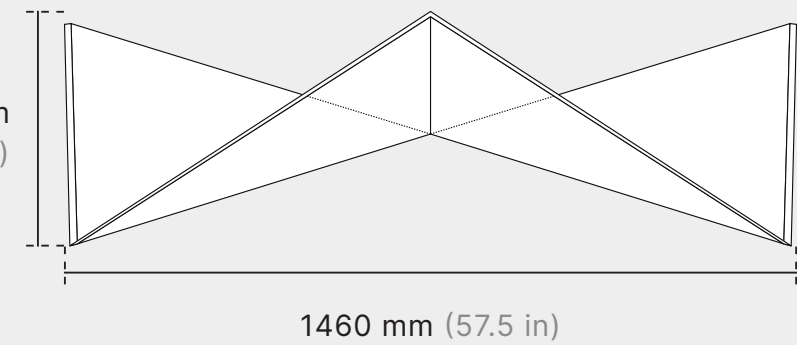

Standard Dimensions (mm)

805 W x 910 L x 270 H

1350 W x 1460 L x 465 H

Customization

Width, Length, and Height can be customized to fit your space.

Front View

465 mm (18.3 in)

Standard Colours