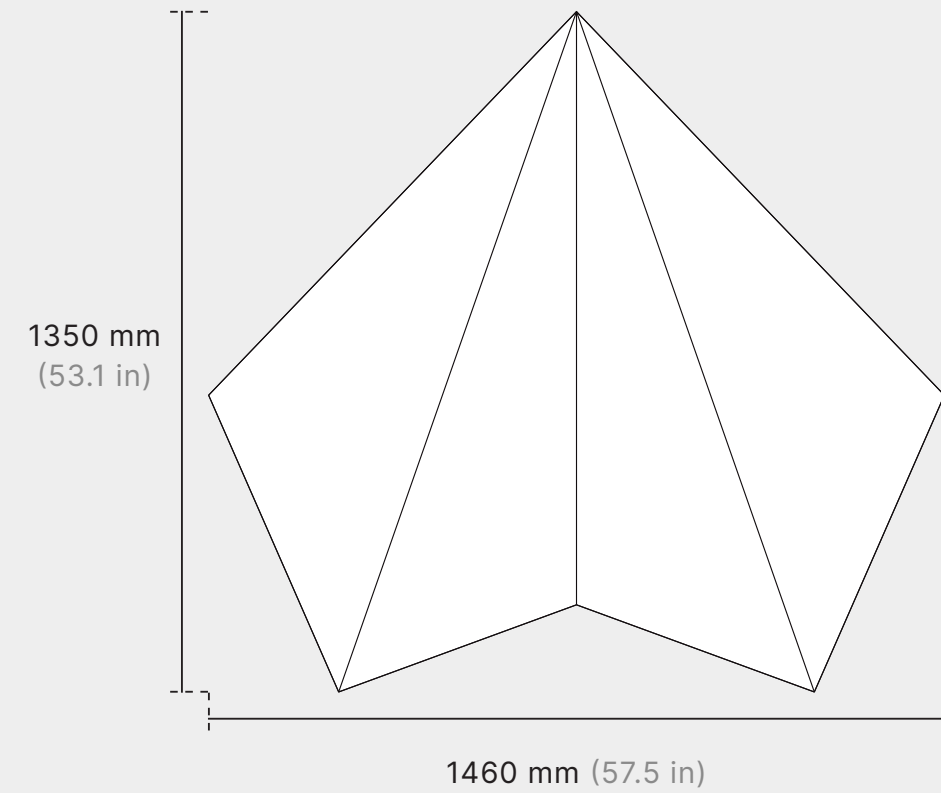

How to Specify

Step by step instructions on how to specify Avis Clouds.

01
Choose cloud size.
 (pg 03)

02
Choose colour.
 (pg 04)

03
Choose installation method.
 (pg 05)

Dimensions

Small

Large

Standard Dimensions (mm)

805 W x 910 L x 270 H

1350 W x 1460 L x 465 H

Customization

Width, Length, and Height can be customized to fit your space.

Front View

465 mm (18.3 in)

Standard Colours