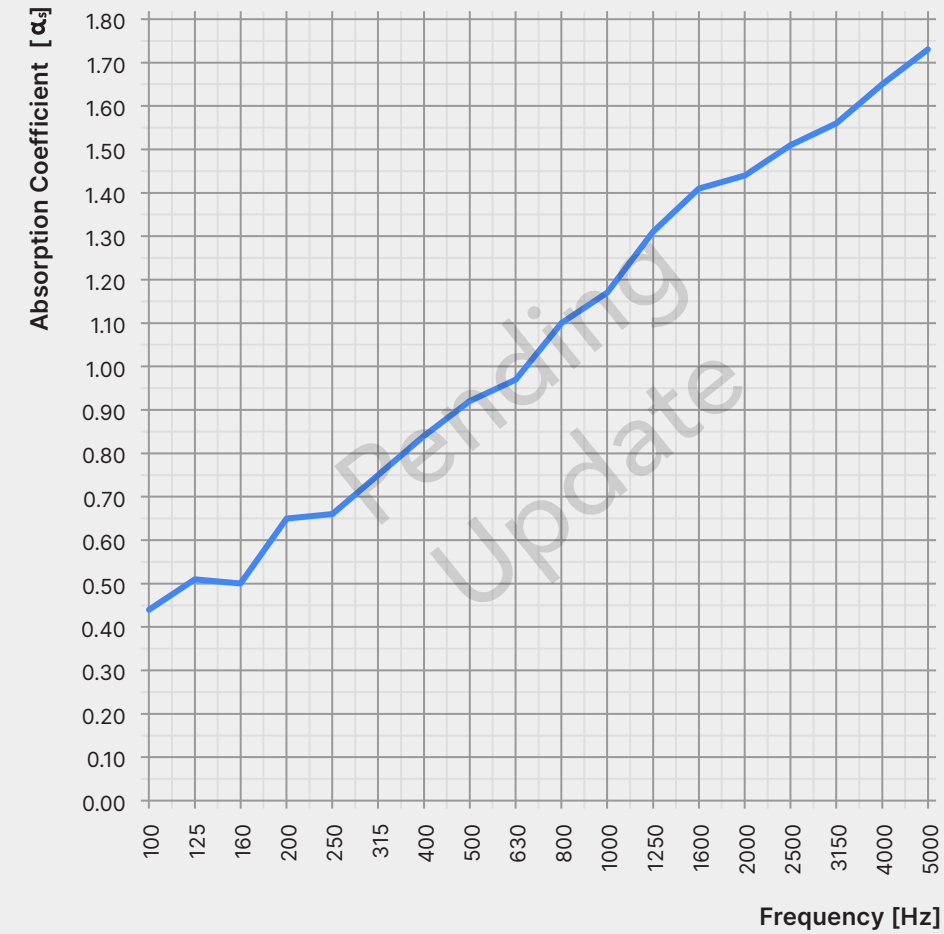

Product Specifications

Avis Clouds

Composition

100% polyester fibre

VOC Emissions

CDPH (CA 01350)

Antimicrobial Testing

Mould & mildew resistant

Fire Rating

- ASTM E84 Class A
- CAN/ULC-S102.2-10

Declare.

Sustainability

- 100% recyclable
- LBC Red List free
- Contributes to LEED certification
- Free of toxic substances and of off-gassing
- Made with ~60% recycled content from plastic water bottles

Colour & Texture Variations

The felting and dyeing process that forms the material contributes to its unique texture but also to variations in texture and colour from panel to panel. Products will be provided within an acceptable range of variation.

Sound Absorption Graph

The following values reflect the acoustic properties of the product as tested in accordance with ASTM C423-09a.

200	250	315	400	500	630	800	1000	1250	1600	2000	2500	NRC	SAA
0.65	0.66	0.75	0.84	0.92	0.97	1.10	1.17	1.31	1.41	1.44	1.51	1.05	1.06