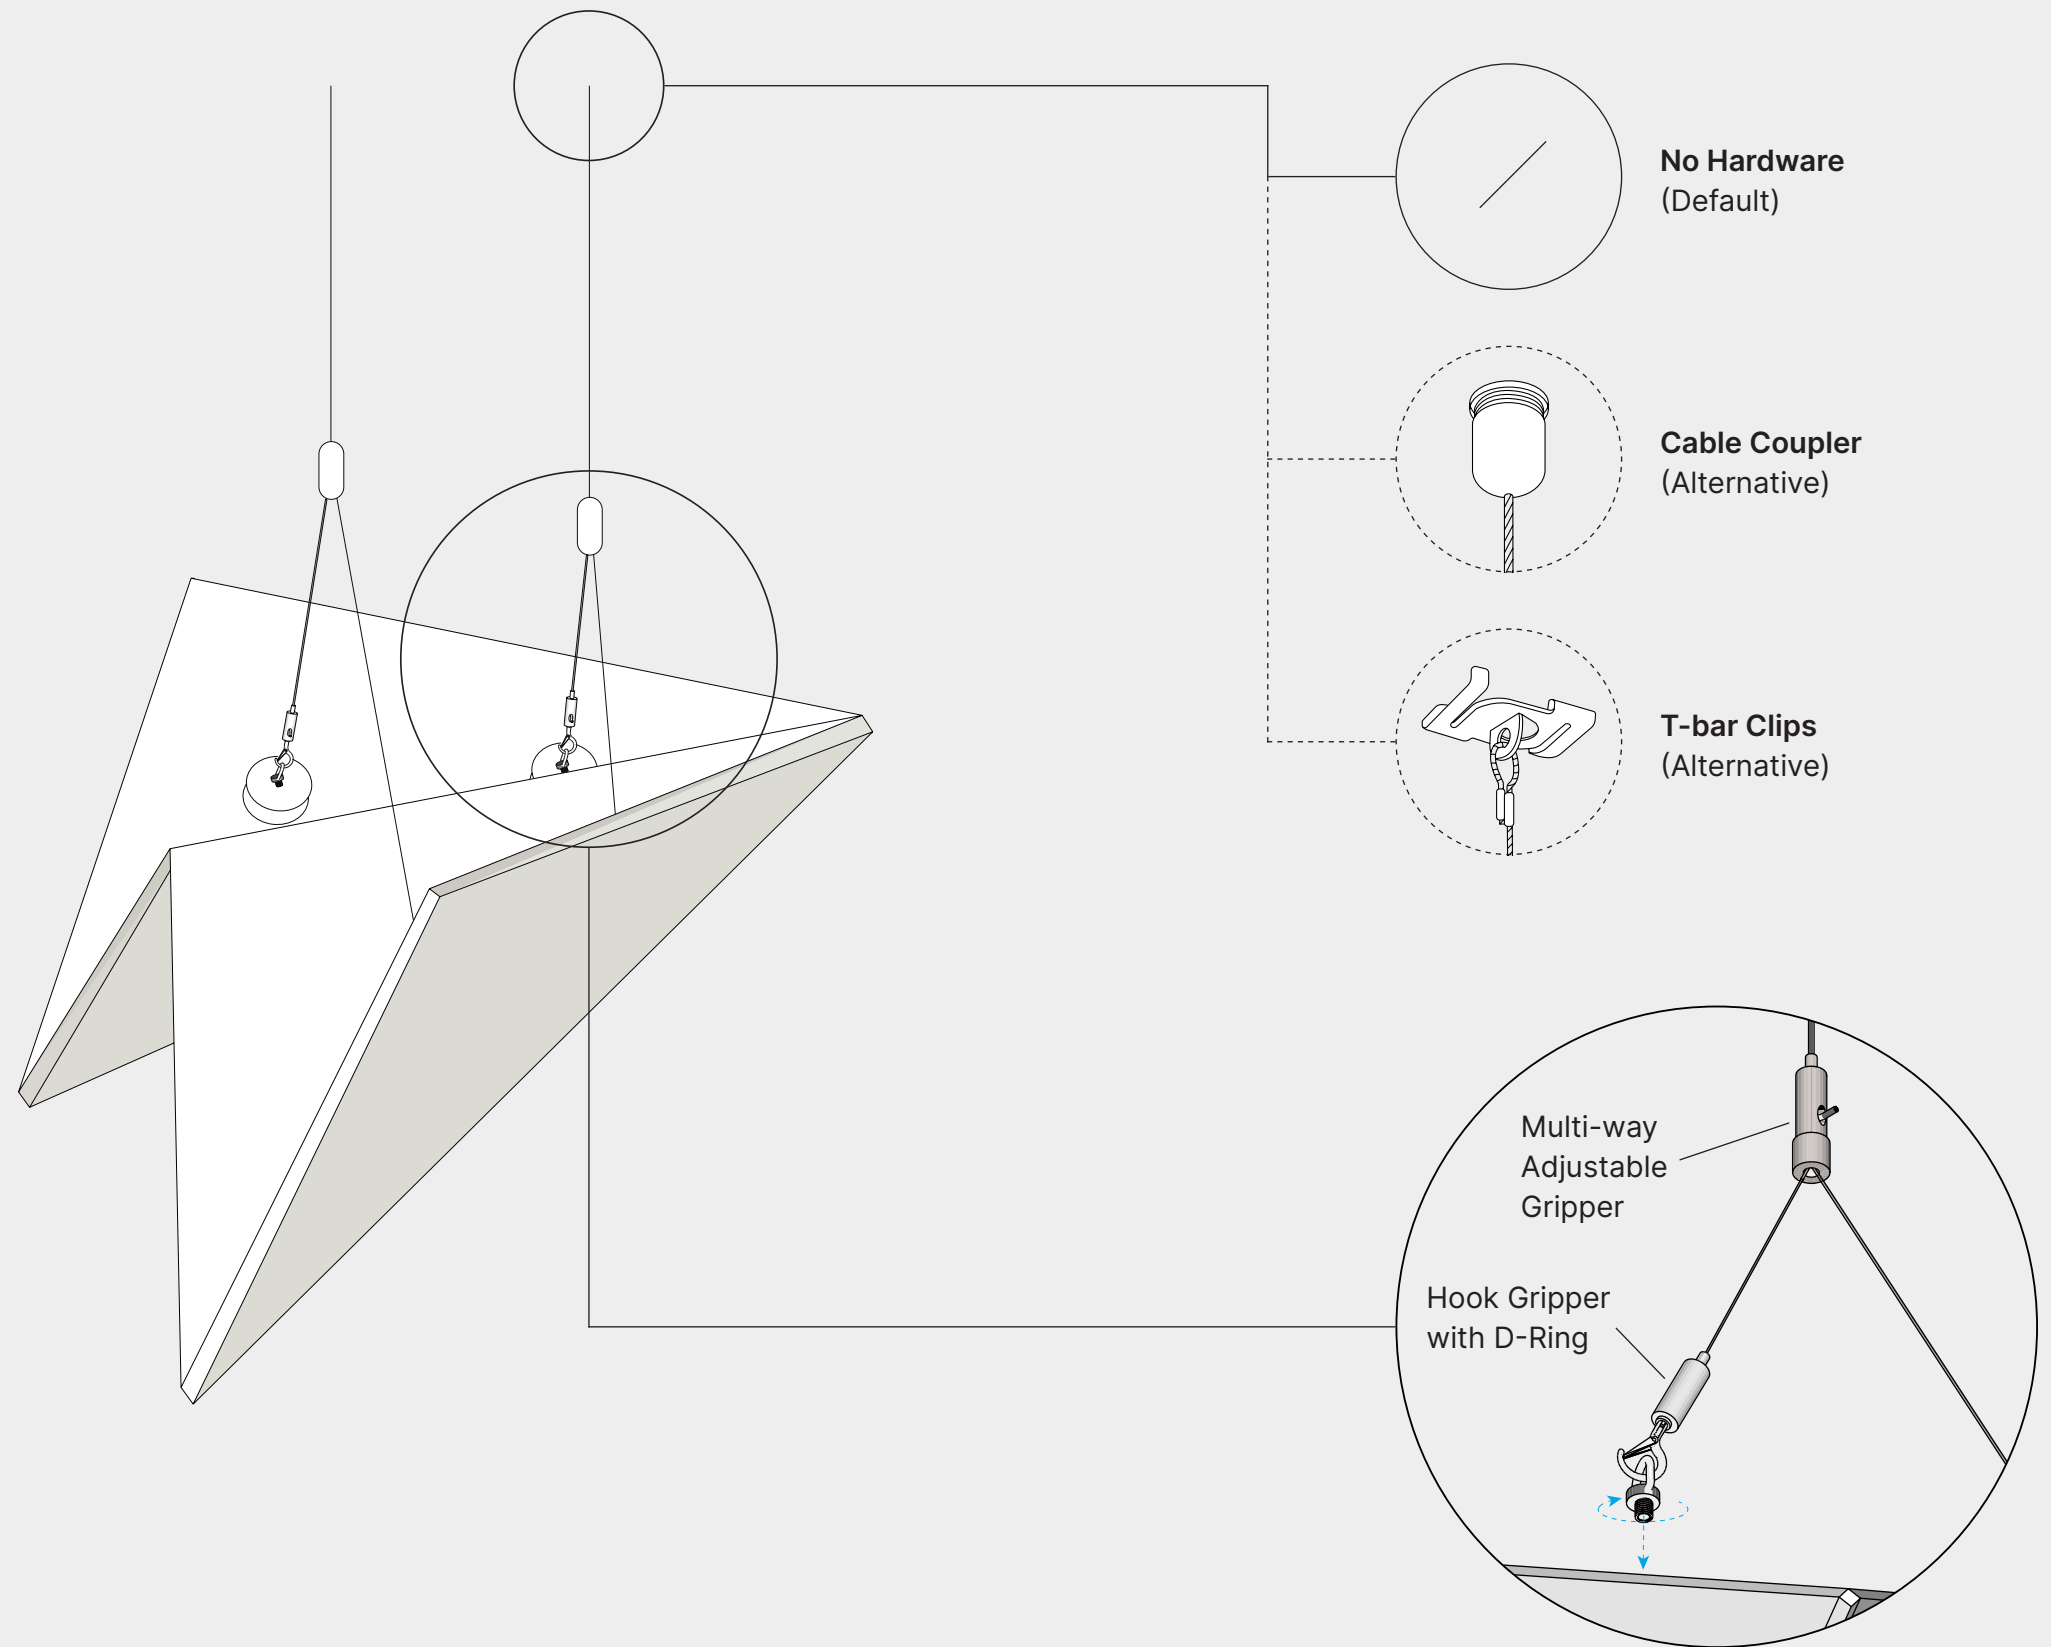

All colours available in 9, 12, 18, and 24 mm unless noted otherwise.

* 12 mm / 24 mm only

Installation

Cloud Suspension Kit

Product Specifications

Avis Clouds

Composition

100% polyester fibre