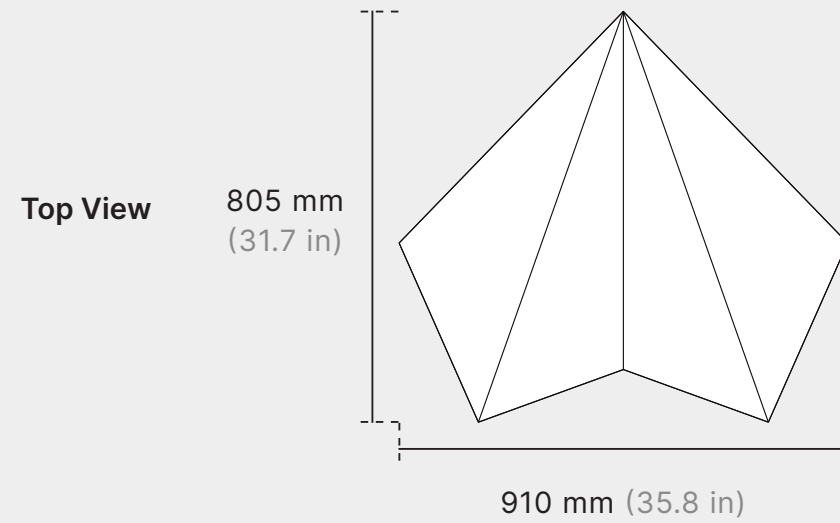

How to Specify

Step by step instructions on how to specify Avis Clouds.

01
Choose cloud size.
 (pg 03)

02
Choose colour.
 (pg 04)

03
Choose installation method.
 (pg 05)

Dimensions

Small

Large

Standard Dimensions (mm)

805 W x 910 L x 270 H

1350 W x 1460 L x 465 H

Customization

Width, Length, and Height can be customized to fit your space.

Front View

465 mm (18.3 in)

Standard Colours