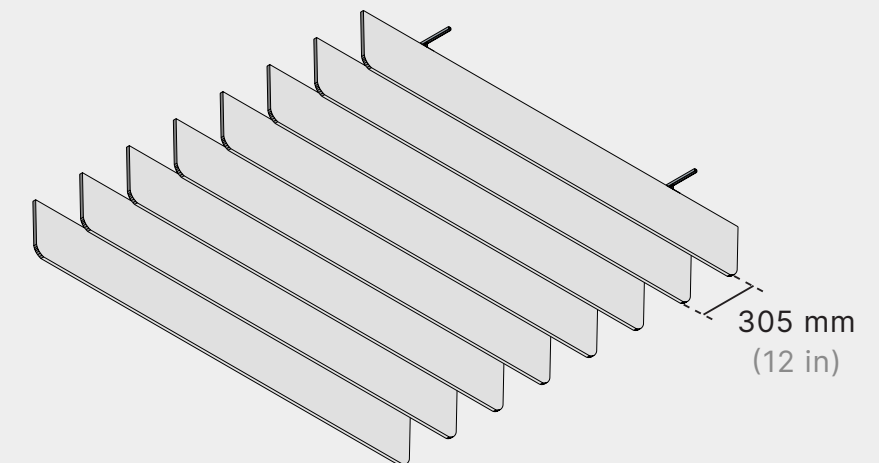

305 mm Spacing (O.C.)

Customization

Custom spacing available.