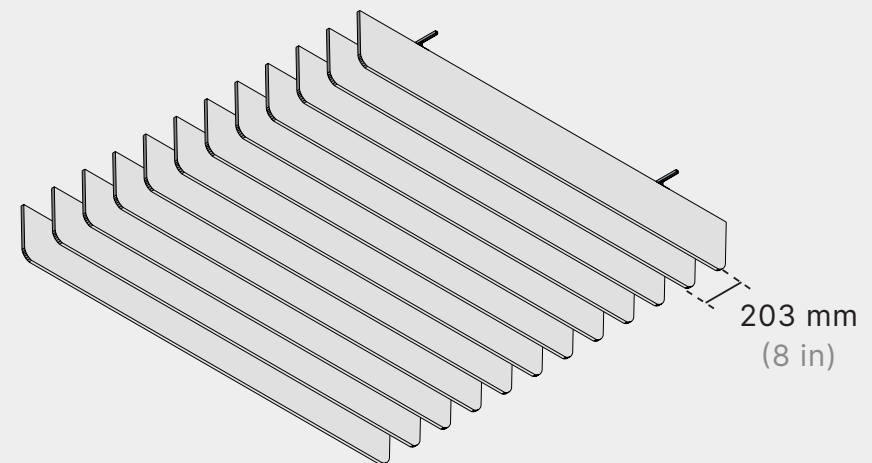

# Spacing

Aero Baffles in a cloud configuration makes installation a breeze.

Choose from the following standard spacing options.

**102 mm Spacing (O.C.)**

**153 mm Spacing (O.C.)**

**203 mm Spacing (O.C.)**