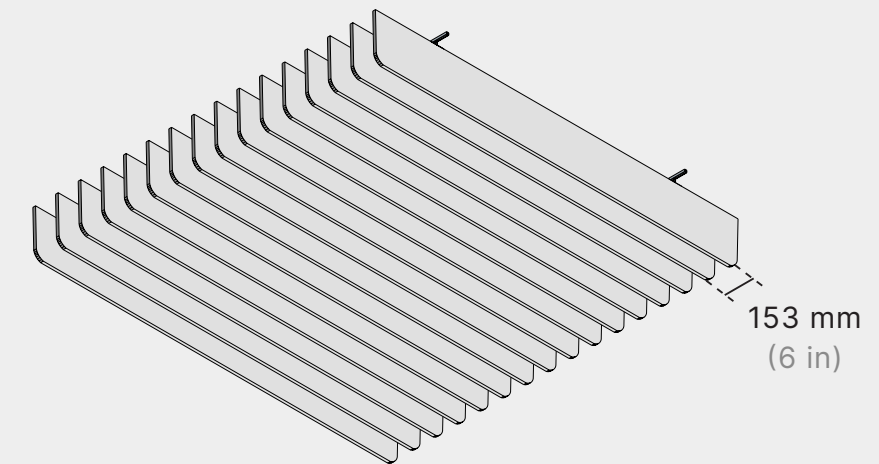

## Standard Dimensions (mm)

1220 L x 305 H

2440 L x 305 H

2745 L x 305 H

# Spacing

Aero Baffles in a cloud configuration makes installation a breeze.

Choose from the following standard spacing options.

**102 mm Spacing (O.C.)**

**153 mm Spacing (O.C.)**

**203 mm Spacing (O.C.)**