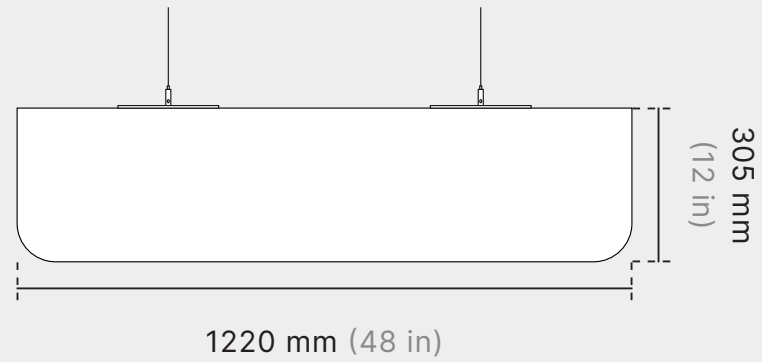

Dimensions

Standard Dimensions (mm)

1220 L x 305 H

2440 L x 305 H

2745 L x 305 H

Standard Thicknesses (mm)

12, 18, 24

Edge Detail

Square Edge

Corner Detail

Filleted Corner (Standard)

Square Corner (Optional)

Customization

Length and Height can be customized to fit your space.