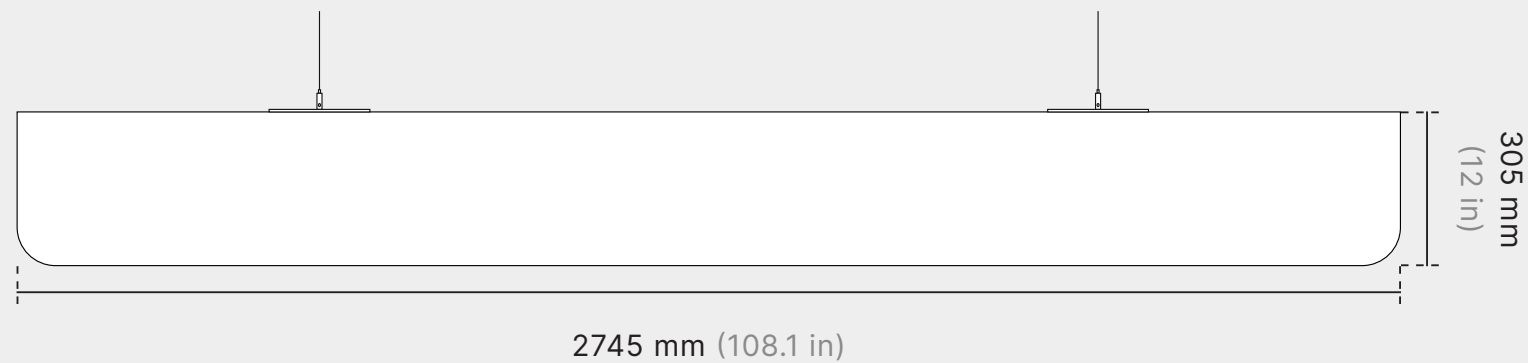

Dimensions

Standard Dimensions (mm)

1220 L x 305 H

2440 L x 305 H

2745 L x 305 H

Standard Thicknesses (mm)

12, 18, 24

Edge Detail

Square Edge

Corner Detail

Filleted Corner (Standard)

Square Corner (Optional)

Customization

Length and Height can be customized to fit your space.