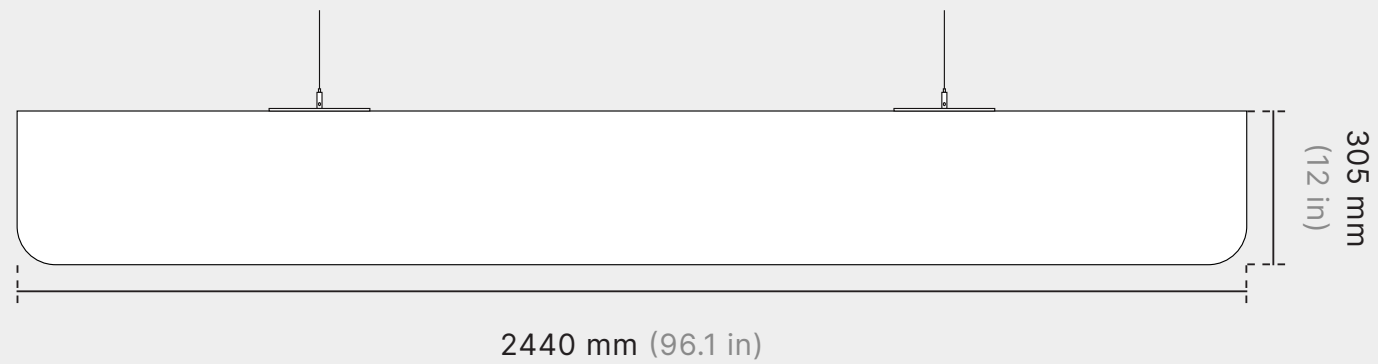

Dimensions

Standard Dimensions (mm)

1220 L x 305 H

2440 L x 305 H

2745 L x 305 H

Standard Thicknesses (mm)

12, 18, 24

Edge Detail

Square Edge

Corner Detail

Filleted Corner (Standard)

Square Corner (Optional)

Customization

Length and Height can be customized to fit your space.