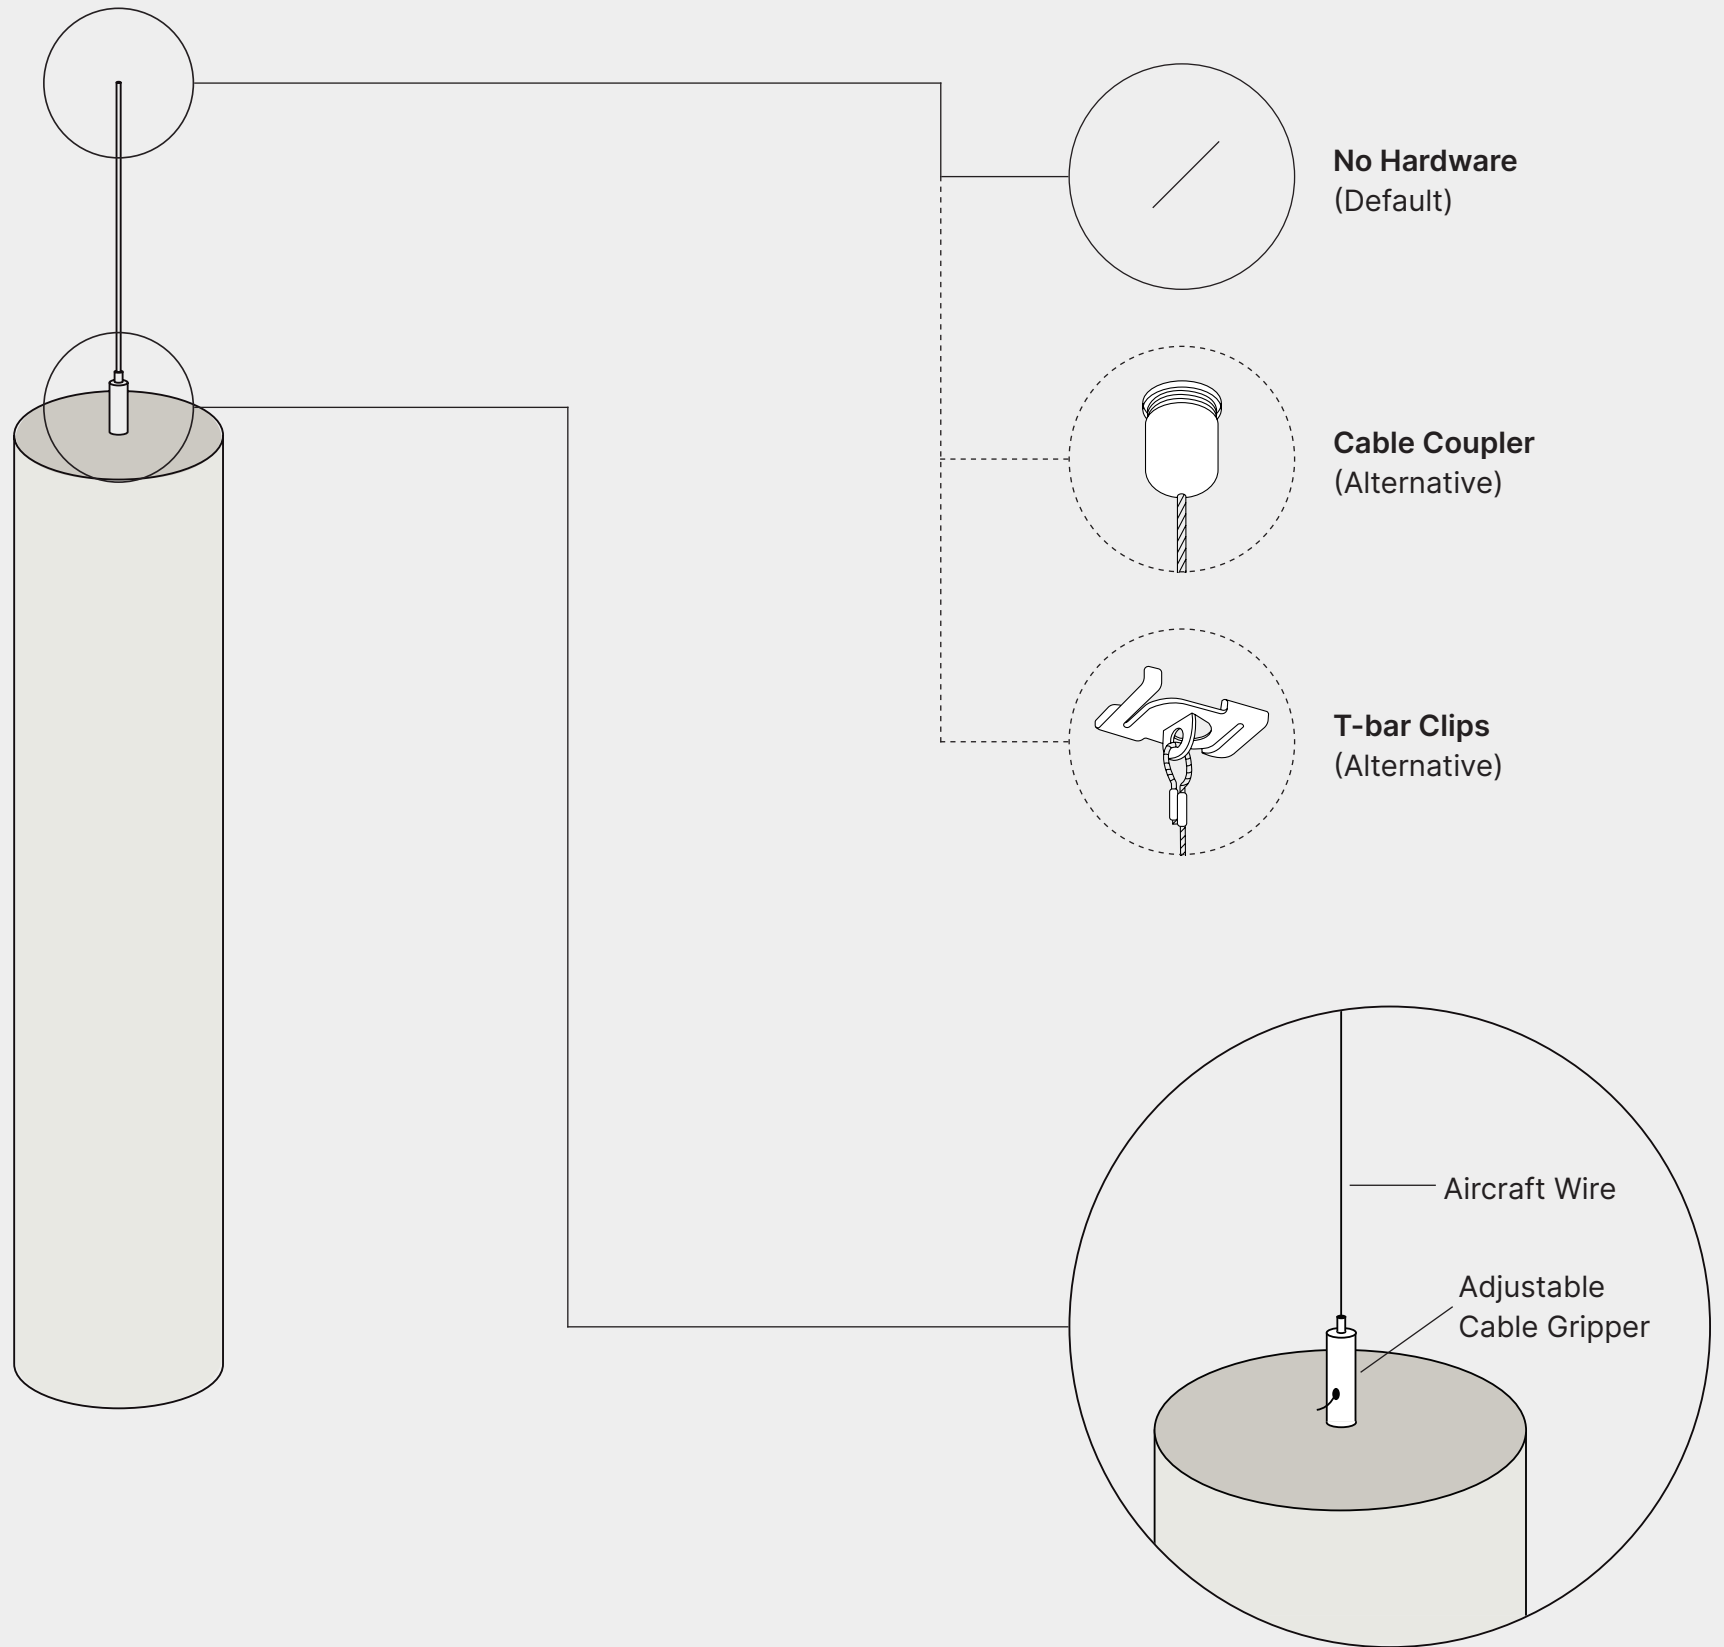

Installation

Baffle Suspension Kit