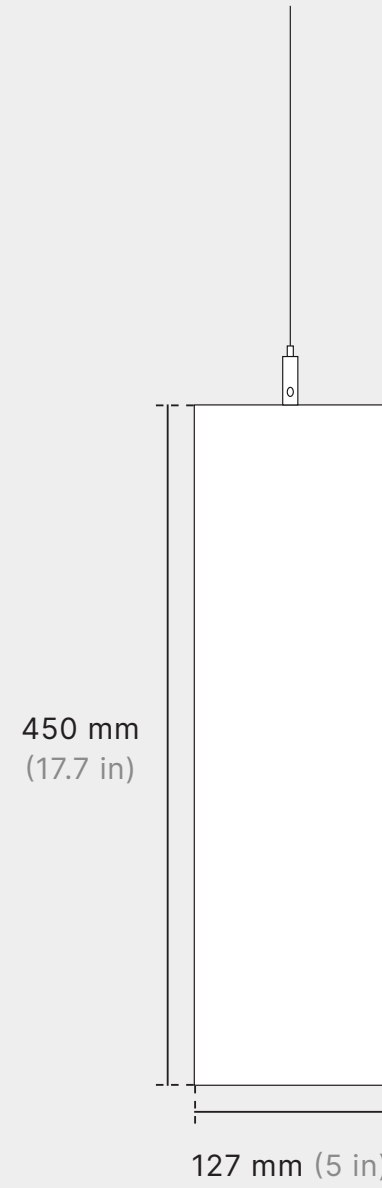

Dimensions

Small

Medium

Large

Perspective View

Standard Dimensions (mm)

127 D x 300 H

127 D x 450 H

127 D x 600 H

Customization

Height can be customized to fit your space.

Standard Colours

Choose from any one of our standard colours.

Pure White
SP 07

Urban Grey
SP 79

Pumice
SP 11