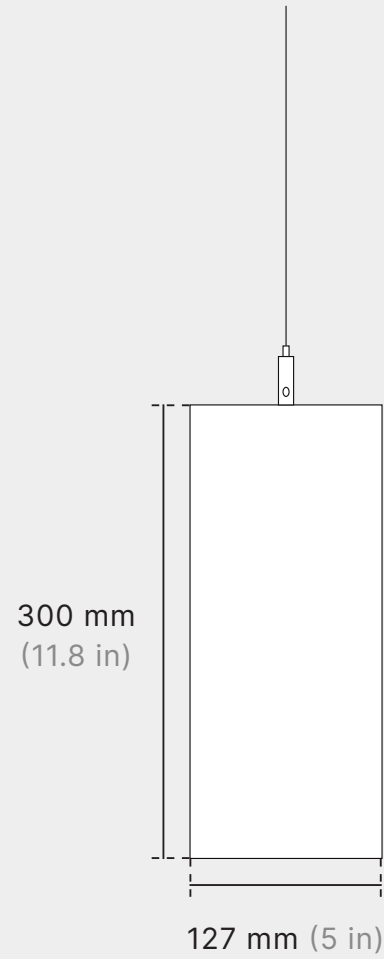

Dimensions

Small

Medium

Large

Perspective View

Standard Dimensions (mm)

127 D x 300 H

127 D x 450 H

127 D x 600 H

Customization

Height can be customized to fit your space.

Standard Colours

Choose from any one of our standard colours.

Pure White
SP 07

Urban Grey
SP 79

Pumice
SP 11