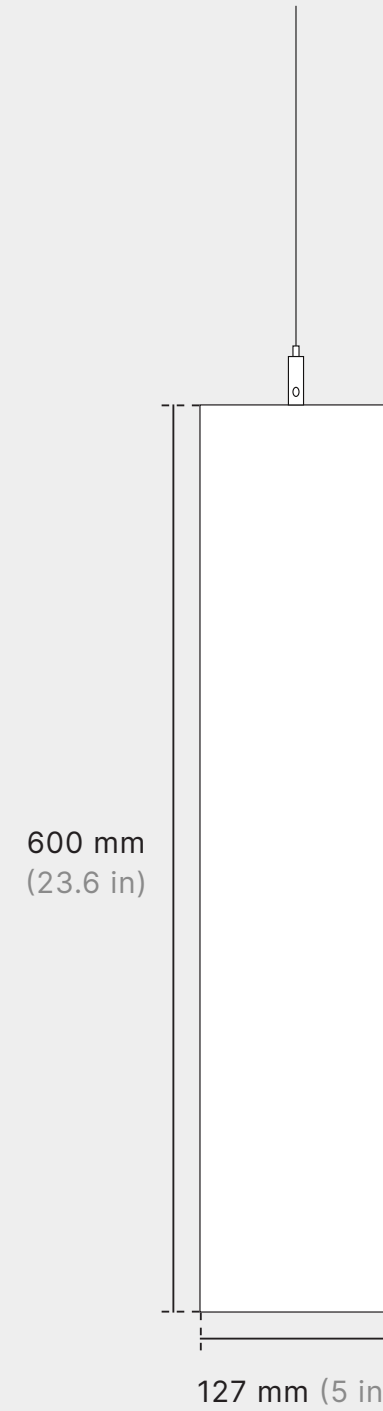

Dimensions

Small

Medium

Large

Perspective View

Standard Dimensions (mm)

127 D x 300 H

127 D x 450 H

127 D x 600 H

Customization

Height can be customized to fit your space.

Standard Colours

Choose from any one of our standard colours.

Pure White
SP 07

Urban Grey
SP 79

Pumice
SP 11