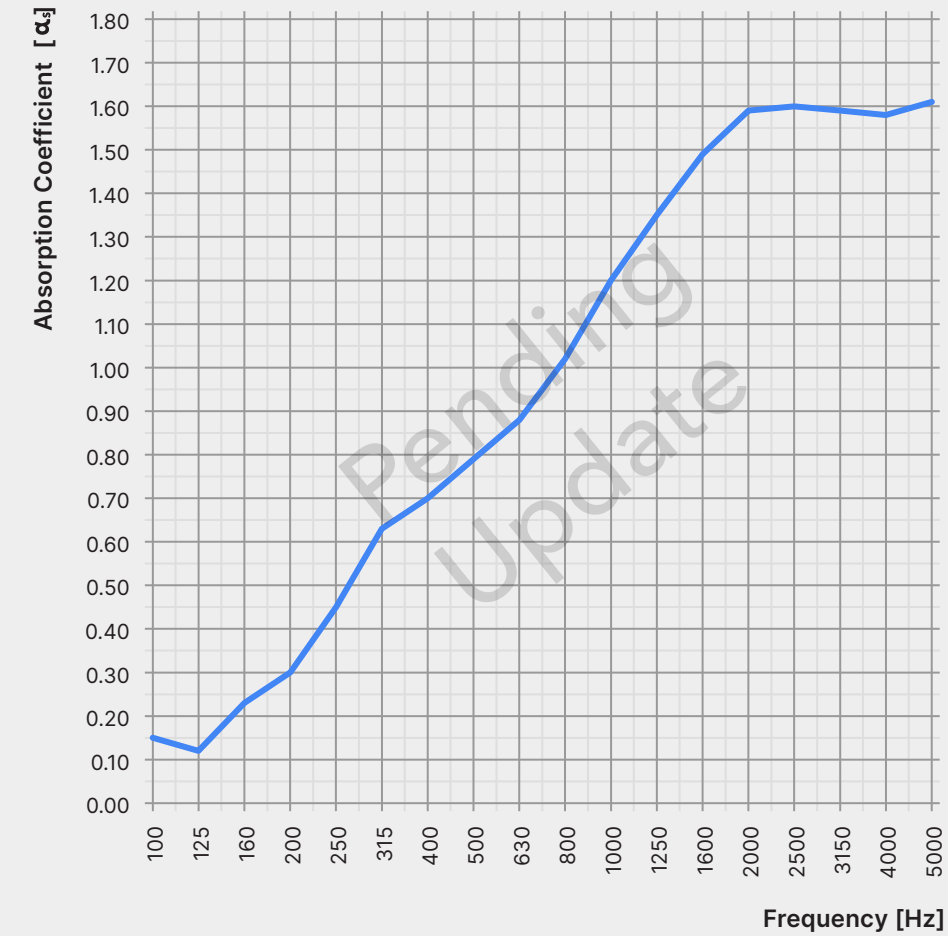

Product Specifications

Cylinder Baffles

Composition

100% polyester fibre

VOC Emissions

CDPH (CA 01350)

Antimicrobial Testing

Mould & mildew resistant

Fire Rating

- ASTM E84 Class A
- CAN/ULC-S102.2-10

Declare.

Sustainability

- 100% recyclable
- LBC Red List free
- Contributes to LEED certification
- Free of toxic substances and of off-gassing
- Made with ~60% recycled content from plastic water bottles

Colour & Texture Variations

The felting and dyeing process that forms the material contributes to its unique texture but also to variations in texture and colour from panel to panel. Products will be provided within an acceptable range of variation.

Sound Absorption Graph

The following values reflect the acoustic properties of the product as tested in accordance with ASTM C423-09a.

200	250	315	400	500	630	800	1000	1250	1600	2000	2500	NRC	SAA
0.30	0.45	0.63	0.70	0.79	0.88	1.02	1.20	1.35	1.49	1.59	1.60	1.00	1.00