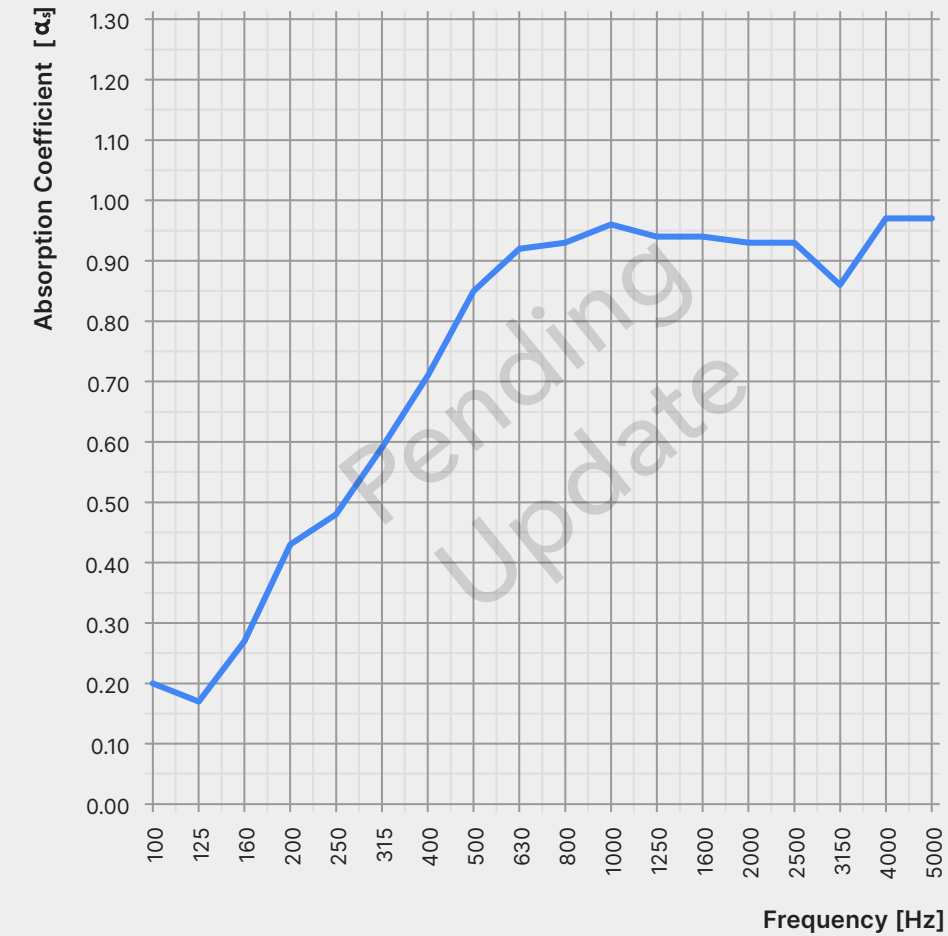

Product Specifications

Haven Desk Dividers

Composition

100% polyester fibre

VOC Emissions

CDPH (CA 01350)

Antimicrobial Testing

Mould & mildew resistant

Fire Rating

- ASTM E84 Class A
- CAN/ULC-S102.2-10

Declare.

Sustainability

- 100% recyclable
- LBC Red List free
- Contributes to LEED certification
- Free of toxic substances and of off-gassing
- Made with ~60% recycled content from plastic water bottles

Colour & Texture Variations

The felting and dyeing process that forms the material contributes to its unique texture but also to variations in texture and colour from panel to panel. Products will be provided within an acceptable range of variation.

Sound Absorption Graph

The following values reflect the acoustic properties of the product as tested in accordance with ASTM C423-09a.

200	250	315	400	500	630	800	1000	1250	1600	2000	2500	NRC	SAA
0.43	0.48	0.59	0.71	0.85	0.92	0.93	0.96	0.94	0.94	0.93	0.93	0.80	0.80