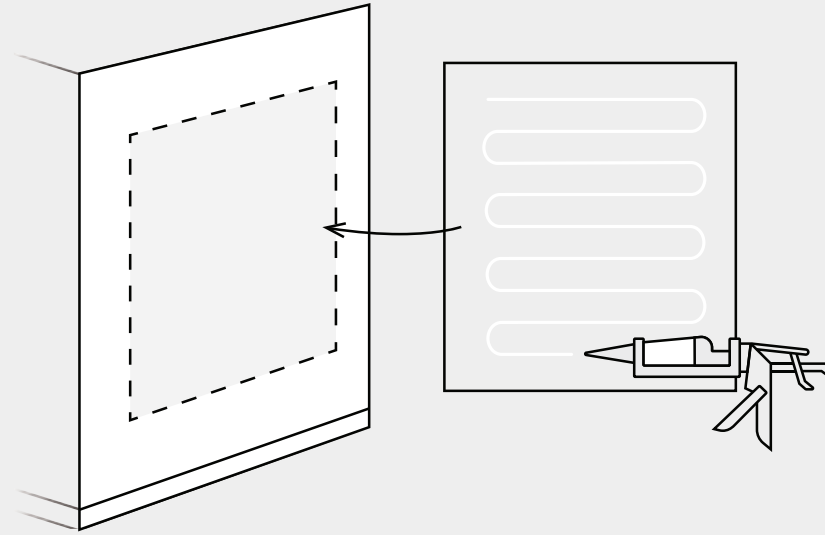

All colours available in 9, 12, 18, and 24 mm unless noted otherwise.

* 12 mm / 24 mm only

HEXAGON

WALL PANELS

AKUSTUS.COM

Installation

This is an overview of the available installation methods. Check out our installation guide for more details.

Construction Adhesive

Push Mount Clips

Z-Clips

Concealed Mechanical Fasteners

Product Specifications

Hexagon Wall Panels

Composition

100% polyester fibre