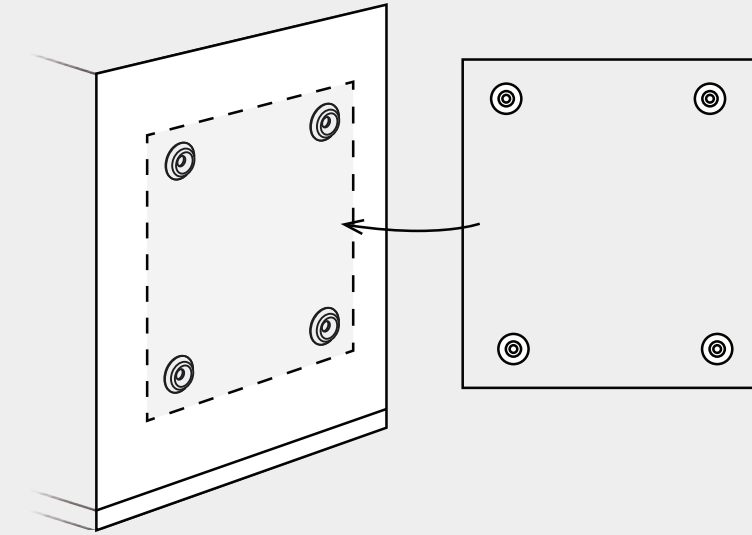

All colours available in 9, 12, 18, and 24 mm unless noted otherwise.

* 12 mm / 24 mm only

HEXAGON

WALL PANELS

AKUSTUS.COM

Installation

This is an overview of the available installation methods. Check out our installation guide for more details.

Construction Adhesive

Push Mount Clips

Z-Clips

Concealed Mechanical Fasteners

Product Specifications

Hexagon Wall Panels

Composition

100% polyester fibre