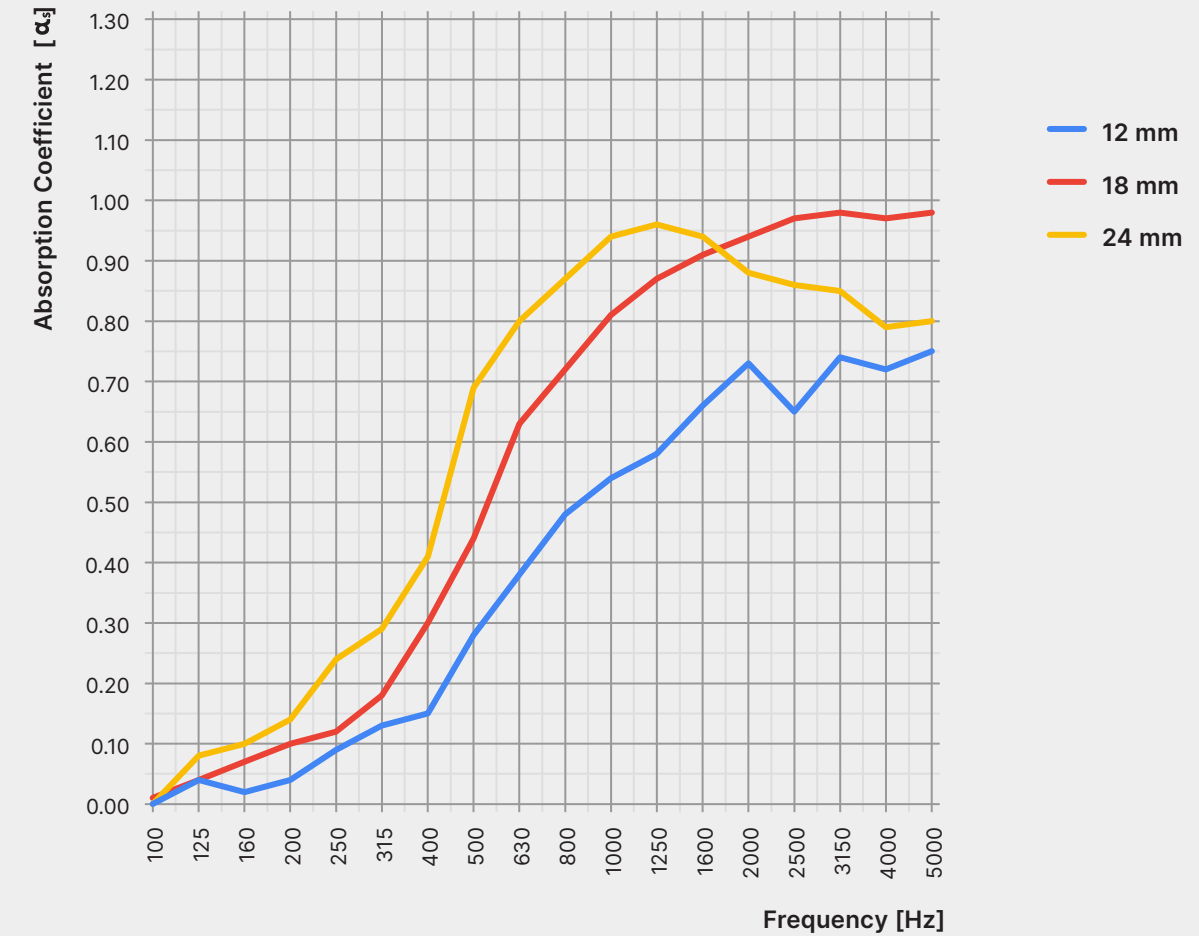

Product Specifications

Hexagon Wall Panels

Composition

100% polyester fibre

VOC Emissions

CDPH (CA 01350)

Antimicrobial Testing

Mould & mildew resistant

Fire Rating

- ASTM E84 Class A
- CAN/ULC-S102.2-10

Declare.

Sustainability

- 100% recyclable
- LBC Red List free
- Contributes to LEED certification
- Free of toxic substances and of off-gassing
- Made with ~60% recycled content from plastic water bottles

Colour & Texture Variations

The felting and dyeing process that forms the material contributes to its unique texture but also to variations in texture and colour from panel to panel. Products will be provided within an acceptable range of variation.

Sound Absorption Graph

The following values reflect the acoustic properties of the product as tested in accordance with ASTM C423-09a.

	200	250	315	400	500	630	800	1000	1250	1600	2000	2500	NRC	SAA
12 mm	0.04	0.09	0.13	0.15	0.28	0.38	0.48	0.54	0.58	0.66	0.73	0.65	0.40	0.39
18 mm	0.10	0.12	0.18	0.30	0.44	0.63	0.72	0.81	0.87	0.91	0.94	0.97	0.60	0.58
24 mm	0.14	0.24	0.29	0.41	0.69	0.80	0.87	0.94	0.96	0.94	0.88	0.86	0.70	0.67