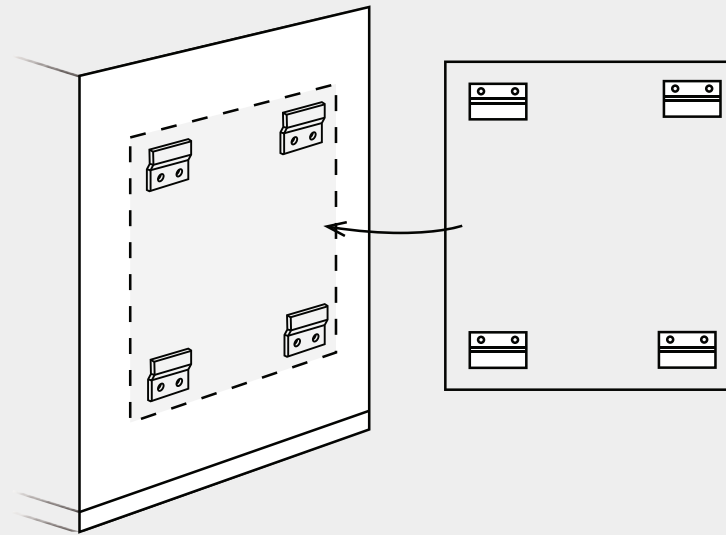

All colours available in 9, 12, 18, and 24 mm unless noted otherwise.

* 12 mm / 24 mm only

HEXAGON

WALL PANELS

AKUSTUS.COM

Installation

This is an overview of the available installation methods. Check out our installation guide for more details.

Construction Adhesive

Push Mount Clips

Z-Clips

Concealed Mechanical Fasteners

Product Specifications

Hexagon Wall Panels

Composition

100% polyester fibre