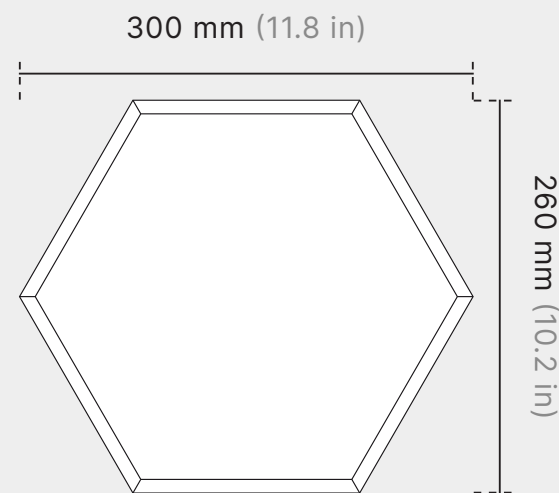

04

**Choose installation
method.**
(pg 05)

Dimensions

Standard Dimensions (mm)

300 W x 260 H

600 W x 520 H

Standard Thicknesses (mm)

12, 18, 24

Edge Detail

Bevel Edge

Square Edge (Optional)

Customization

Width and Height can be customized to fit your space.

Small

Large

Standard Colours