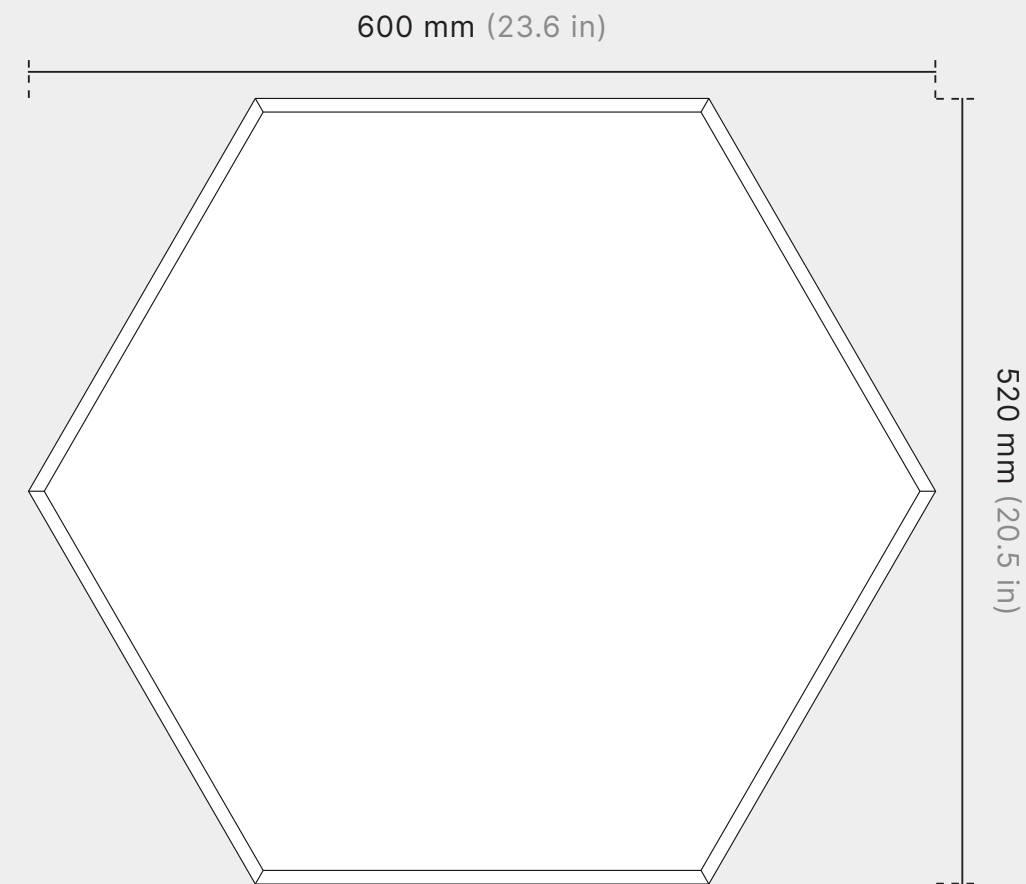

04

**Choose installation
method.**
(pg 05)

Dimensions

Standard Dimensions (mm)

300 W x 260 H

600 W x 520 H

Standard Thicknesses (mm)

12, 18, 24

Edge Detail

Bevel Edge

Square Edge (Optional)

Customization

Width and Height can be customized to fit your space.

Small

Large

Standard Colours