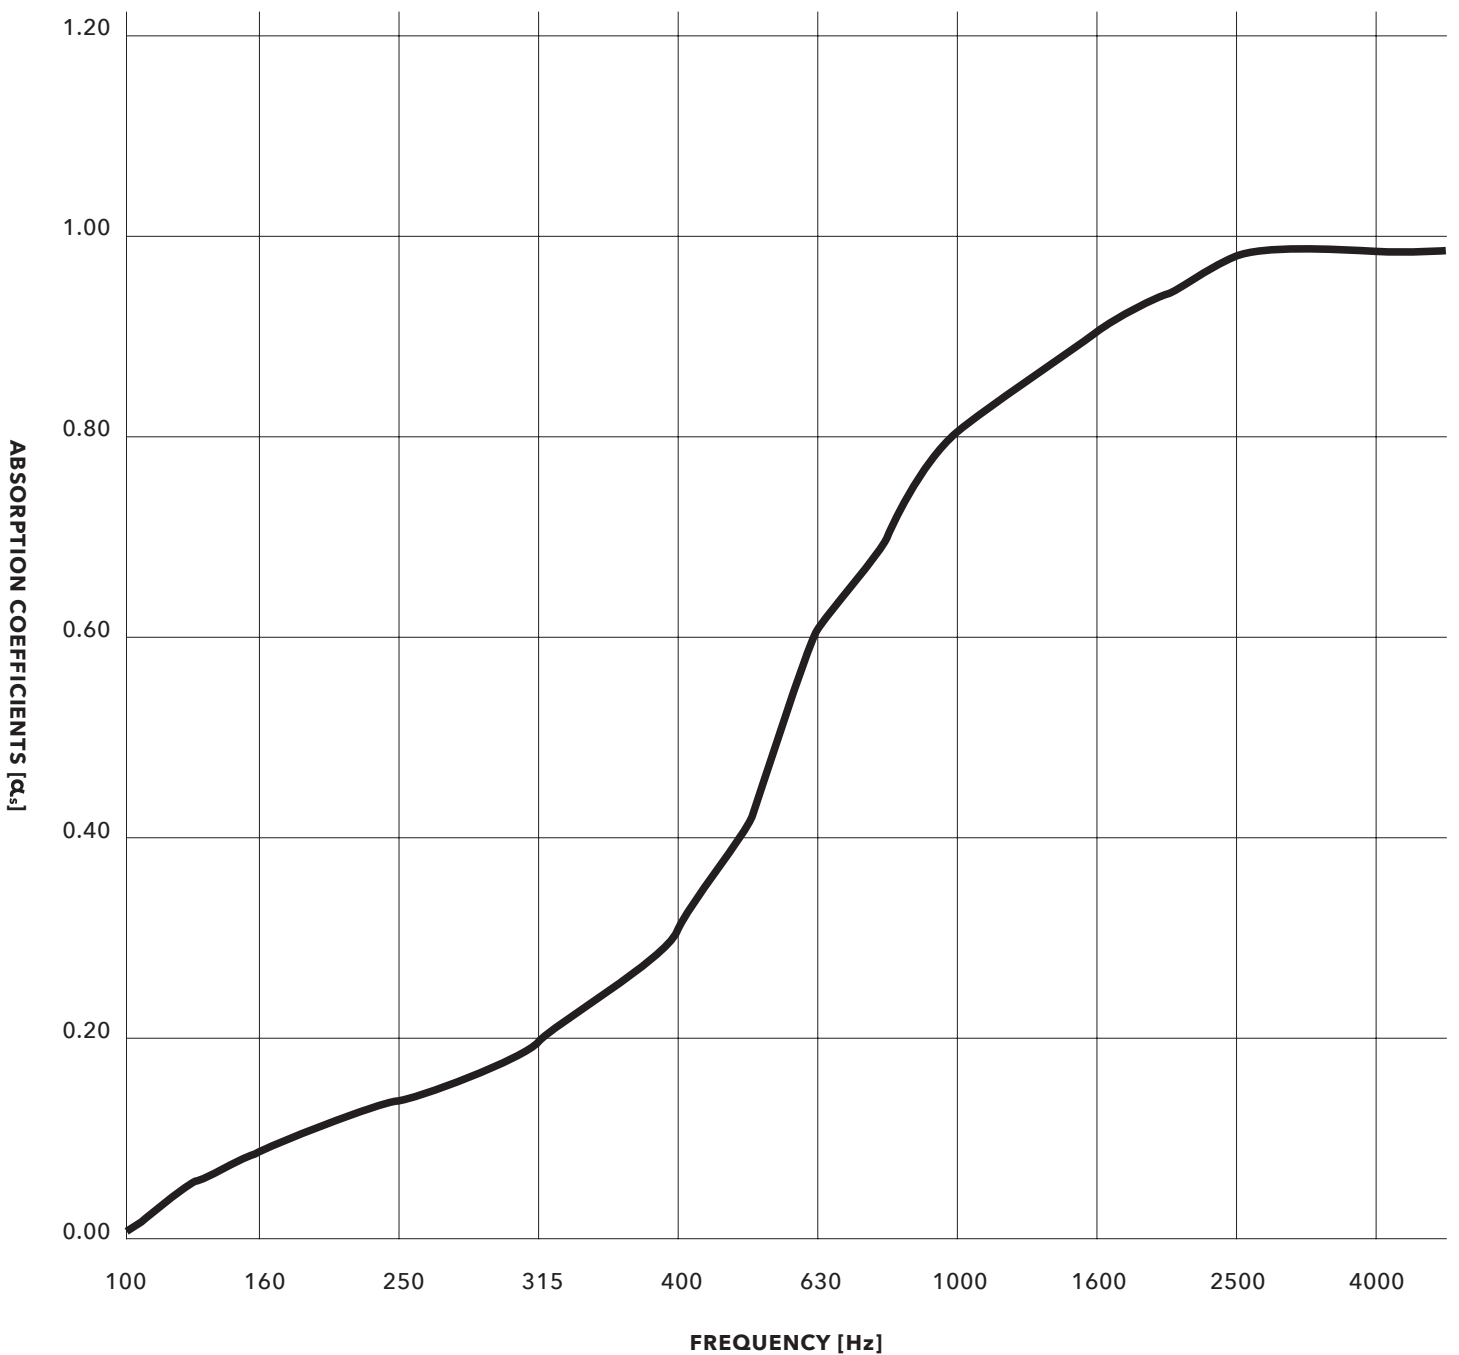

ACOUSTIC TEST DATA

NOISE REDUCTION COEFFICIENT [NRC]

0.60

SOUND ABSORPTION AVERAGE [SAA]

0.58

FREQUENCY [Hz]	100	125	160	200	250	315	400	500	630	800	1000	1250	1600	2000	2500	3150	4000	5000
ABSORPTION COEFFICIENTS [α_s]	0.01	0.04	0.07	0.10	0.12	0.18	0.30	0.44	0.63	0.72	0.81	0.87	0.91	0.94	0.97	0.98	0.97	0.98