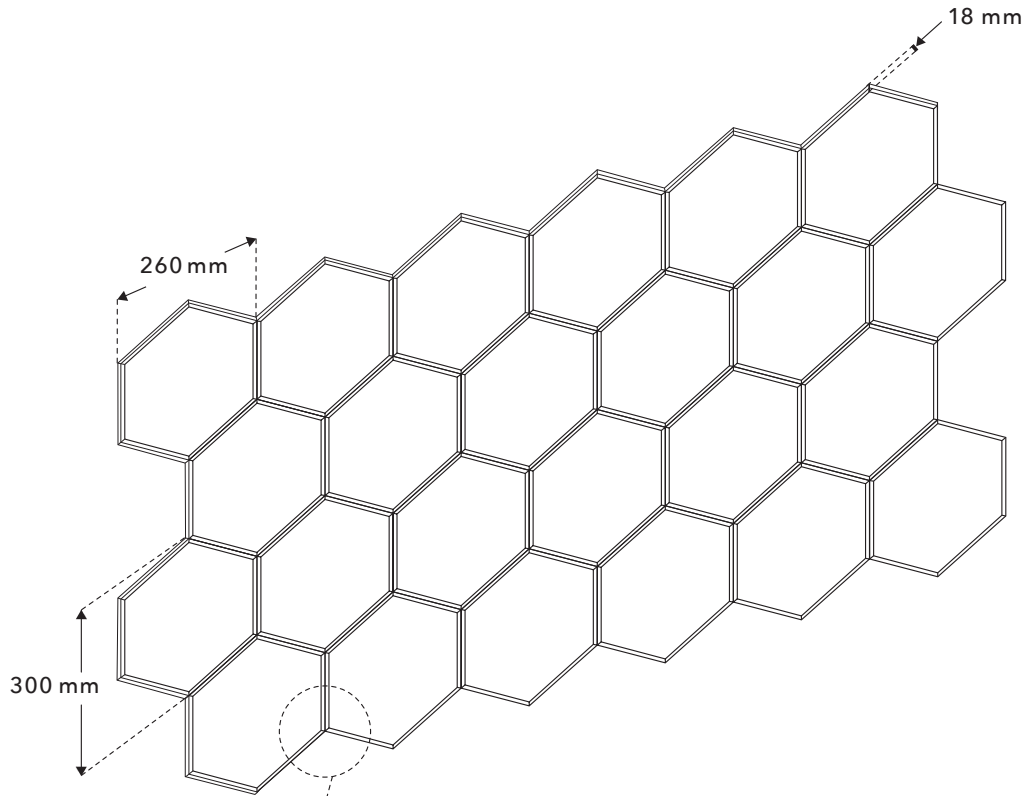

Hexagon Small

PANEL

DESCRIPTION

Evocative of webs and of networks, the Hexagon panel improves the acoustics and the aesthetics of any space it adorns. The panel can easily be installed on to a variety of surfaces through the use of adhesive.

DIMENSIONS

FRONT

SIDE

DIMENSIONS

ANGLED

Installation

For details on how to install this product, please refer to the *Adhesive Installation Guide*.

SPECIFICATIONS

PRODUCT NAME Hexagon Small

COMPOSITION 100% polyester fibre

DIMENSIONS 260 mm x 300 mm

THICKNESS 18 mm (*alternative thicknesses available on request*)

MIN. SIZE 172 mm x 203 mm

MAX. SIZE 1200 mm x 2400 mm

WEIGHT 1 lb

EDGE DETAIL Bevelled (*straight edge available*)

ACOUSTIC PROPERTIES ASTM C423 (NRC): 0.60

FIRE RATING CAN/ULC S102.2-10

ENVIRONMENTAL

AKUSTUS panels are made from approximately 50% recycled content originating from recycled water bottles. The panels are 100% recyclable, free of toxic substances and free of off-gassing.