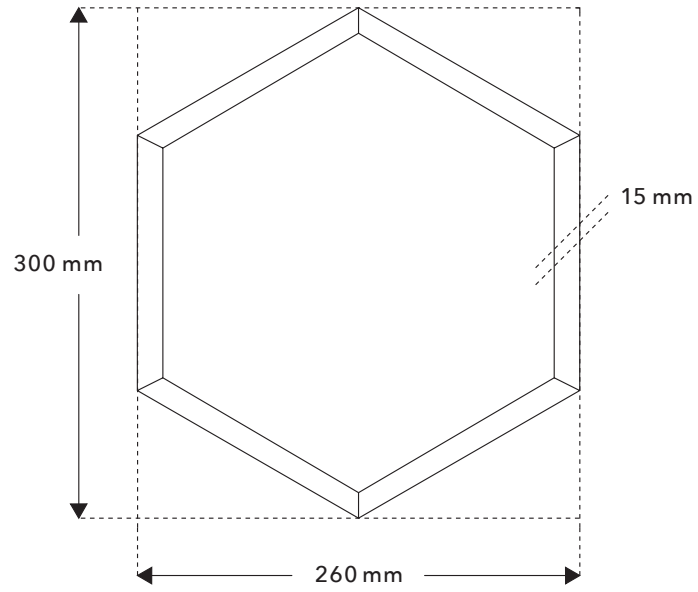

Hexagon Small

PANEL

DESCRIPTION

Evocative of webs and of networks, the Hexagon panel improves the acoustics and the aesthetics of any space it adorns. The panel can easily be installed on to a variety of surfaces through the use of adhesive.

DIMENSIONS

FRONT

SIDE

DIMENSIONS

ANGLED

Installation

For details on how to install this product, please refer to the *Adhesive Installation Guide*.

SPECIFICATIONS

PRODUCT NAME Hexagon Small

COMPOSITION 100% polyester fibre

DIMENSIONS 260 mm x 300 mm

THICKNESS 18 mm (*alternative thicknesses available on request*)

MIN. SIZE 172 mm x 203 mm

MAX. SIZE 1200 mm x 2400 mm