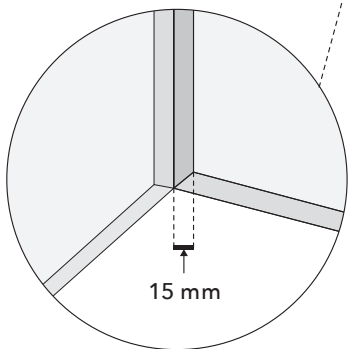

DIMENSIONS

FRONT

SIDE

DIMENSIONS

ANGLED

Installation

For details on how to install this product, please refer to the *Adhesive Installation Guide*.

SPECIFICATIONS

PRODUCT NAME Hexagon Small

COMPOSITION 100% polyester fibre

DIMENSIONS 260 mm x 300 mm

THICKNESS 18 mm (*alternative thicknesses available on request*)

MIN. SIZE 172 mm x 203 mm

MAX. SIZE 1200 mm x 2400 mm