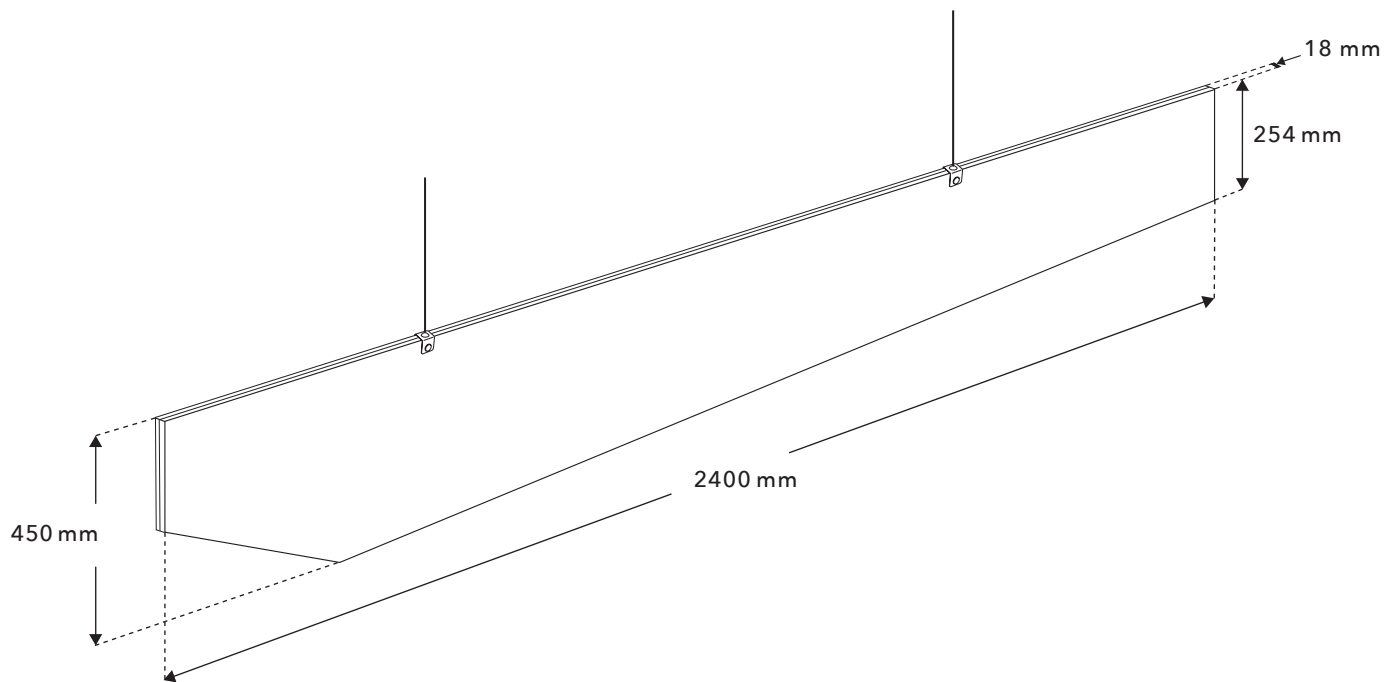

Wing

BAFFLE

DESCRIPTION

Angular and bold, the Wing baffle offers visual texture and audial clarity to any space it's suspended in. With brackets fastened to the top from which you can apply different connections, the baffle can easily be suspended from a variety of ceiling types.

DIMENSIONS

ANGLED

Installation

For details on suspension hardware and on how to install this product, please refer to the *Suspension Installation Guide*.

SPECIFICATIONS

PRODUCT NAME Wing

COMPOSITION 100% polyester fibre

DIMENSIONS 2400 mm x 450 mm

THICKNESS 18 mm (*alternative thicknesses available on request*)

MIN. SIZE 600 mm x 150 mm

MAX. SIZE 2400 mm x 1200 mm

WEIGHT 10 lbs (*hardware not included*)

EDGE DETAIL Straight